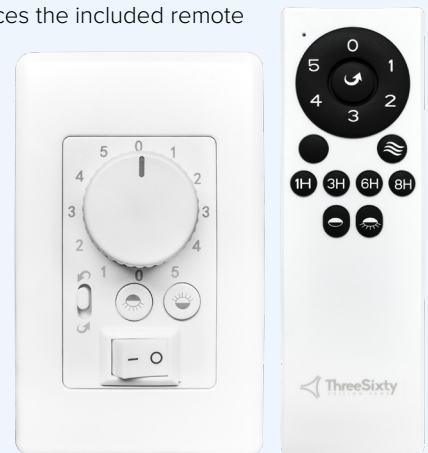

## Remote Control

The Ambience DC ceiling fan includes a stylish 6 speed remote control as standard.

- Enjoy 6 speed settings for your ceiling fan.
- Uplight control including dimming support.
- Downlight control including dimming support.
- Forward and reverse functions.
- Fan off timers for set and forget convenience.

### DC Wall Control with Companion Handset

Optional accessory replaces the included remote control and receiver.

- 5 Speeds
- Uplight On/Off
- Downlight On/Off
- Isolation Switch
- Companion Handset

SKU: DCW-AMB