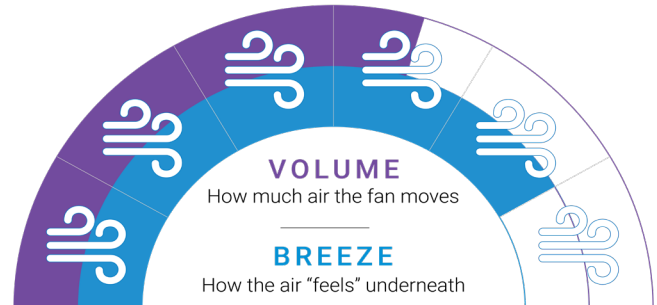

Motor

Inches

RPMs

Watts

Remote Control

Downlight

- Enjoy ambient lighting** in your space thanks to the Ambience's built-in uplight (supports dimming), helping to create a relaxing atmosphere in your bedroom or living areas.
- Moulded aerodynamic blades** are crafted from polymer (a high-grade plastic) which are durable, easy to clean as well as being safer and quieter than metal blades.
- Energy-efficient & dimmable optional 17W LED Downlight** is available with colour changing technology (CCT) so you can choose between Warm, Cool and Daylight temperatures.
- Highly efficient cooling** made possible by the energy-efficient DC motor, using only 35W on high and as little as 6W on low so you stay cool for less.
- Enjoy whisper-quiet cooling** thanks to the combination of a silent DC motor and premium polymer blades, so you stay cool with less wind and fan noise.
- Perfect for small bedrooms, home offices and media rooms** so you can maintain a consistent decor style throughout your home.

### FAN PERFORMANCE

Fan Speed (H:6/M:4/L:1) (Revolutions Per Minute)	212 / 164 / 103 RPM
Energy usage (H:6/M:4/L:1) (Watts)	35 W / 17 W / 6 W
Airflow volume (H:6/M:4/L:1) (Cubic metres per hour)	11,235 / 8,430 / 4,927 CMH
Efficiency (H:6/M:4/L:1) (CMH / W)	321 / 496 / 821 CMH / W