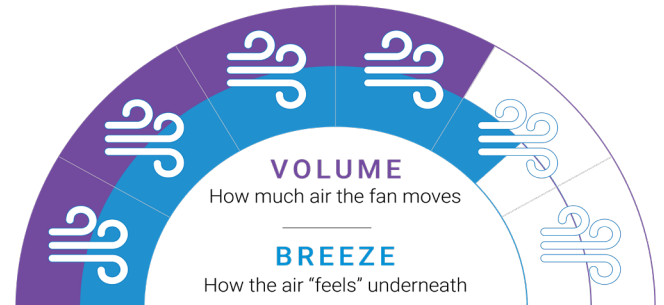

Motor

Inches

RPMs

Watts

Remote Control

Downlight

- 
**Enjoy ambient lighting** in your space thanks to the Ambience's built-in uplight (supports dimming), helping to create a relaxing atmosphere in your bedroom or living areas.
- 
**Moulded aerodynamic blades** are crafted from polymer (a high-grade plastic) which are durable, easy to clean as well as being safer and quieter than metal blades.
- 
**Energy-efficient & dimmable optional 17W LED Downlight** is available with colour changing technology (CCT) so you can choose between Warm, Cool and Daylight temperatures.
- 
**Highly efficient cooling** made possible by the energy-efficient DC motor, using only 35W on high and as little as 6W on low so you stay cool for less.
- 
**Enjoy whisper-quiet cooling** thanks to the combination of a silent DC motor and premium polymer blades, so you stay cool with less wind and fan noise.
- 
**Perfect for standard bedrooms and living areas** so you can maintain a consistent decor style throughout your home.

### FAN PERFORMANCE

Fan Speed (H:6/M:4/L:1) (Revolutions Per Minute)	185 / 145 / 91 RPM
Energy usage (H:6/M:4/L:1) (Watts)	35 W / 19 W / 6 W
Airflow volume (H:6/M:4/L:1) (Cubic metres per hour)	12,262 / 9,864 / 5,302 CMH
Efficiency (H:6/M:4/L:1) (CMH / W)	350 / 519 / 884 CMH / W