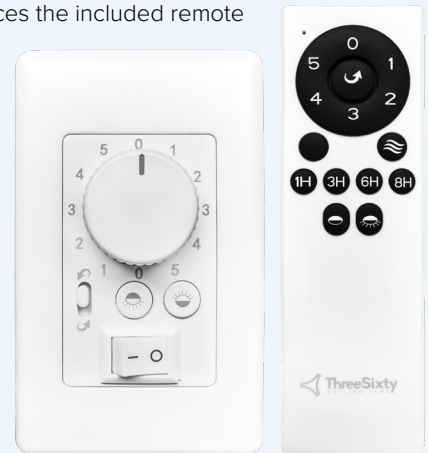

## Remote Control

The Ambience DC ceiling fan includes a stylish 6 speed remote control as standard.

- Enjoy 6 speed settings for your ceiling fan.
- Uplight control including dimming support.
- Downlight control including dimming support.
- Forward and reverse functions.
- Fan off timers for set and forget convenience.

### DC Wall Control with Companion Handset

Optional accessory replaces the included remote control and receiver.

- 5 Speeds
- Uplight On/Off
- Downlight On/Off
- Isolation Switch
- Companion Handset

SKU: DCW-AMB