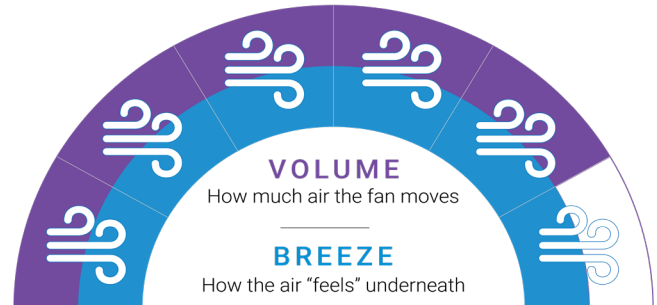

FAN PERFORMANCE	
Fan Speed (H/M/L) (Revolutions Per Minute)	197 / 127 / 75 RPM
Energy usage (H/M/L) (Watts)	77 W / 35 W / 14 W
Airflow volume (H/M/L) (Cubic metres per hour)	15,300 / 9,860 / 5,820 CMH
Efficiency (H/M/L) (CMH / W)	198 / 281 / 415 CMH / W