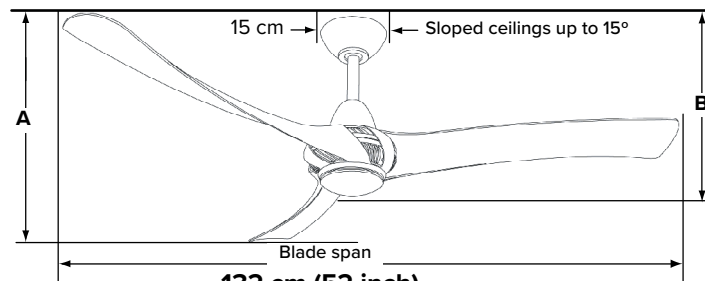

FAN PERFORMANCE	
Fan Speed (H/M/L) (Revolutions Per Minute)	197 / 127 / 75 RPM
Energy usage (H/M/L) (Watts)	77 W / 35 W / 14 W
Airflow volume (H/M/L) (Cubic metres per hour)	15,300 / 9,860 / 5,820 CMH
Efficiency (H/M/L) (CMH / W)	198 / 281 / 415 CMH / W