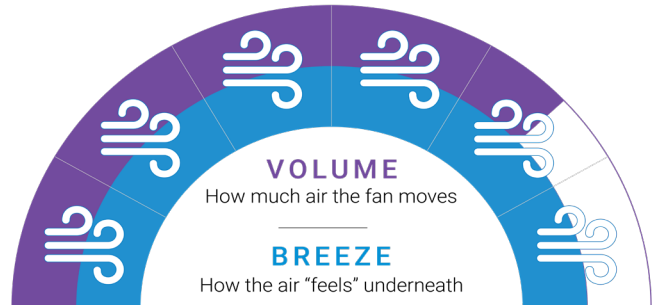

FAN PERFORMANCE

Fan Speed (H:6/M:4/L:1) (Revolutions Per Minute)	240 / 198 / 101 RPM
Energy usage (H:6/M:4/L:1) (Watts)	40 W / 18 W / 6 W
Airflow volume (H:6/M:4/L:1) (Cubic metres per hour)	13,700 / 11,325 / 5,479 CMH
Efficiency (H:6/M:4/L:1) (CMH / W)	343 / 515 / 913 CMH / W