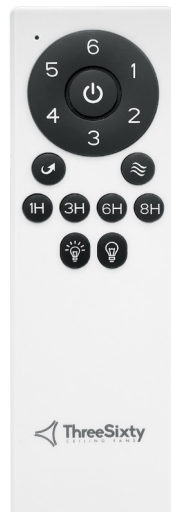

Fan Finishes - No Light

DEL52BK

Delta 52" (132cm) Black 3 Blade DC Ceiling Fan

DEL52MW

Delta 52" (132cm) Matte White 3 Blade DC Ceiling Fan

DEL52OB

Delta 52" (132cm) Oil-rubbed Bronze/Koa 3 Blade DC Ceiling Fan

Fan Finishes - LED Light

The dimmable 18W LED light kit supports Colour Changing Technology (CCT) to toggle between Warm (3000K), Cool (4000K) and Daylight (5000K) colour temperatures.

DEL52BKLED

Delta 52" (132cm) Black 3 Blade DC Ceiling Fan with 18W CCT LED Light

DEL52MWLED

Delta 52" (132cm) Matte White 3 Blade DC Ceiling Fan with 18W CCT LED Light

DEL52OBLED

Delta 52" (132cm) Oil-rubbed Bronze/Koa 3 Blade DC Ceiling Fan with 18W CCT LED Light

Remote Control

The Delta DC ceiling fan includes a stylish 6 speed remote control as standard.

- Enjoy 6 speed settings for your ceiling fan.
- Forward and reverse function for year-round comfort.
- Light on/off and light dimming support.
- Natural wind mode for a relaxing sea-breeze effect.

DC Wall Control with Companion Handset

Optional accessory replaces the included remote control and receiver.

- 5 Speeds
- Light On/Off
- Light Dimming
- Isolation Switch
- Companion Handset

SKU: DCW-DEL

Downrods

For high ceilings, consider a longer downrod to help bring your ceiling fan lower and improve performance.

DOWNRODS	NON-LIGHT	WITH LIGHT
36 inch (90 cm) Downrod in Black	DR3-36BL	DR3L-36BL
36 inch (90 cm) Downrod in Matte White	DR3-36MW	DR3L-36MW
36 inch (90 cm) Downrod in Oil-rubbed Bronze	DR3-36OB	DR3L-36OB
72 inch (180 cm) Downrod in Black	DR3-72BL	DR3L-72BL
72 inch (180 cm) Downrod in Matte White	DR3-72MW	DR3L-72MW
72 inch (180 cm) Downrod in Oil-rubbed Bronze	DR3-72OB	DR3L-72OB