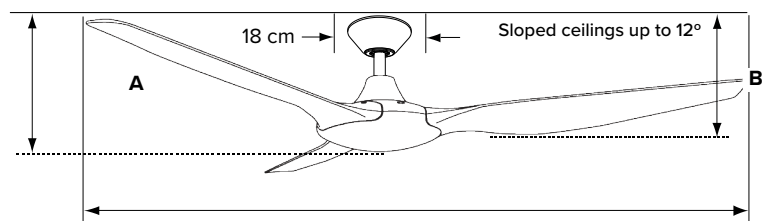

## FAN PERFORMANCE

Fan Speed (H:6/M:4/L:1) (Revolutions Per Minute)	225 / 170 / 90 RPM
Energy usage (H:6/M:4/L:1) (Watts)	40 W / 18 W / 6 W
Airflow volume (H:6/M:4/L:1) (Cubic metres per hour)	13,934 / 10,527 / 5,573 CMH
Efficiency (H:6/M:4/L:1) (CMH / W)	348 / 585 / 929 CMH / W