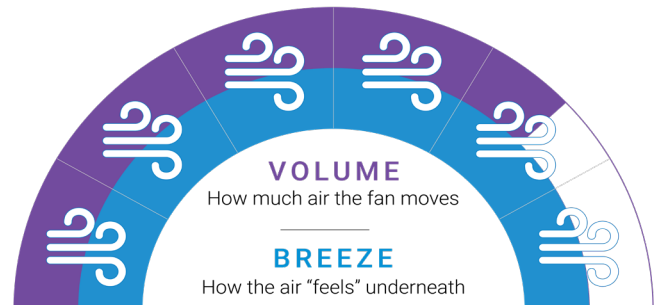

FAN PERFORMANCE

Fan Speed (H:6/M:4/L:1) (Revolutions Per Minute)	225 / 170 / 90 RPM
Energy usage (H:6/M:4/L:1) (Watts)	40 W / 18 W / 6 W
Airflow volume (H:6/M:4/L:1) (Cubic metres per hour)	13,934 / 10,527 / 5,573 CMH
Efficiency (H:6/M:4/L:1) (CMH / W)	348 / 585 / 929 CMH / W