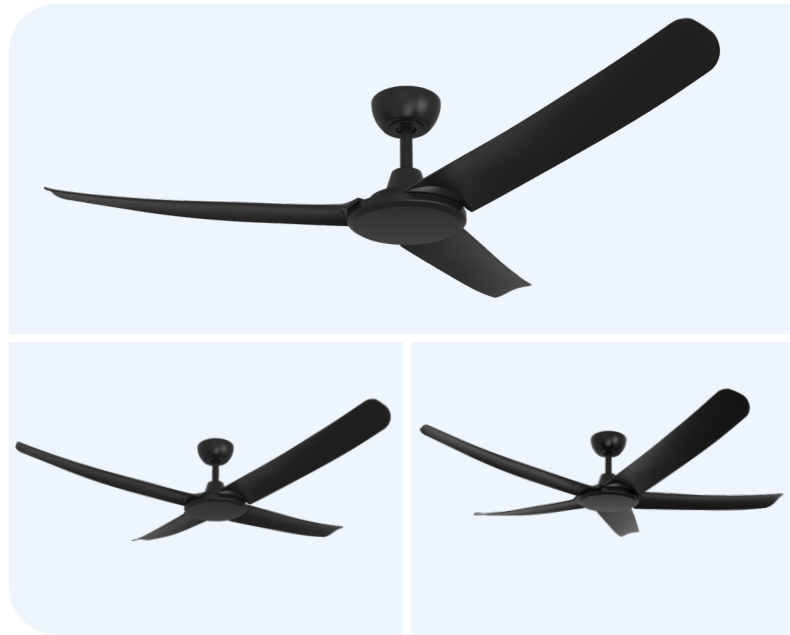

3/4/5 Blade Installation

FlatJET 52"

Powerful Cooling. Aerodynamic Blade Design. High-Volume Airflow. Energy Efficient. Whisper Quiet. Remote Control Included. LED Light Available.

Three Blades

Four Blades

Five Blades

- ✓ **Cleverly supports 3, 4 or 5 blade installation** so you can choose the perfect style and aesthetic for your space. With five blades included in every fan, you can freely choose between 3, 4 or 5 blade installation options.
- ✓ **High performance cooling** thanks to the powerful DC motor paired with aerodynamic fluted blades, effectively moving large volumes of air directly below and around larger spaces - ideal for even the hottest climates.
- ✓ **Moulded aerodynamic blades** are crafted from polymer (a high-grade plastic) which are durable, easy to clean as well as being safer and quieter than metal blades.
- ✓ **Highly efficient airflow** made possible by the energy-efficient DC motor, using only 40W on high and as little as 4W on low so you stay cool for less.
- ✓ **Energy-efficient & dimmable 24W LED Light** is available with colour changing technology (CCT) so you can choose between Warm, Cool and Daylight temperatures.
- ✓ **Perfect for both Indoor & Outdoors** so you can maintain your decor style from your living room through to your alfresco outdoor area.

Three Blade Option

FlatJET 52"

Powerful Cooling. Aerodynamic Blade Design. High-Volume Airflow. Energy Efficient. Whisper Quiet. Remote Control Included. LED Light Available.

Motor

Inches

RPMs

Watts

Remote Control