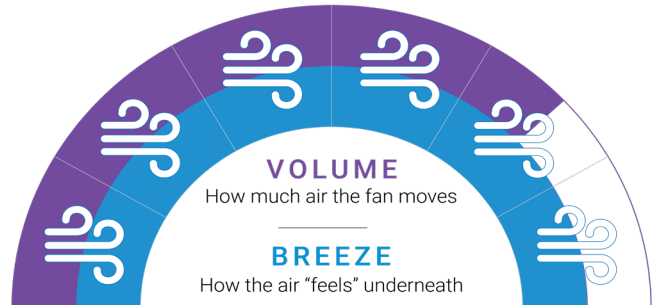

Four Blade Option

FlatJET 52"

Powerful Cooling. Aerodynamic Blade Design. High-Volume Airflow. Energy Efficient. Whisper Quiet. Remote Control Included. LED Light Available.

Motor

Inches

RPMs

Watts

Remote Control

LED Light

Fan Finishes - No Light

FLJ52BK

FlatJET 52" (132cm) Black 3/4/5 Blade DC Ceiling Fan

FLJ52MW

FlatJET 52" (132cm) Matte White 3/4/5 Blade DC Ceiling Fan

FAN PERFORMANCE

Fan Speed (H:6/M:4/L:1) (Revolutions Per Minute)	212 / 166 / 80 RPM
Energy usage (H:6/M:4/L:1) (Watts)	40 W / 19 W / 4 W
Airflow volume (H:6/M:4/L:1) (Cubic metres per hour)	14,447 / 10,130 / 3,653 CMH
Efficiency (H:6/M:4/L:1) (CMH / W)	361 / 533 / 913 CMH / W

Five Blade Option

FlatJET 52"

Powerful Cooling. Aerodynamic Blade Design. High-Volume Airflow. Energy Efficient. Whisper Quiet. Remote Control Included. LED Light Available.

Motor

Inches

RPMs

Watts

Remote Control