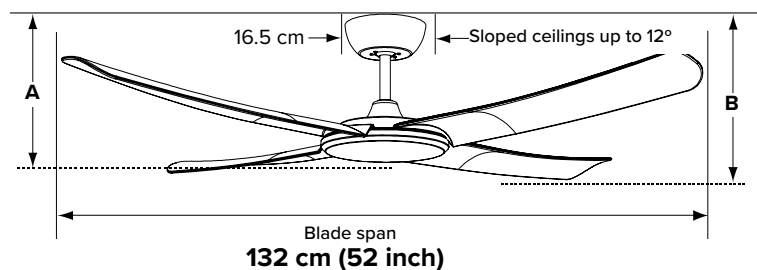

A: 30 cm

CEILING TO BOTTOM OF MOTOR

B: 29 cm

CEILING TO BOTTOM OF BLADES

Local Australian Support

Australian Owned & Operated, our friendly team provides a comprehensive 3 Year Onsite Warranty.

360fans.com.au/warranty/