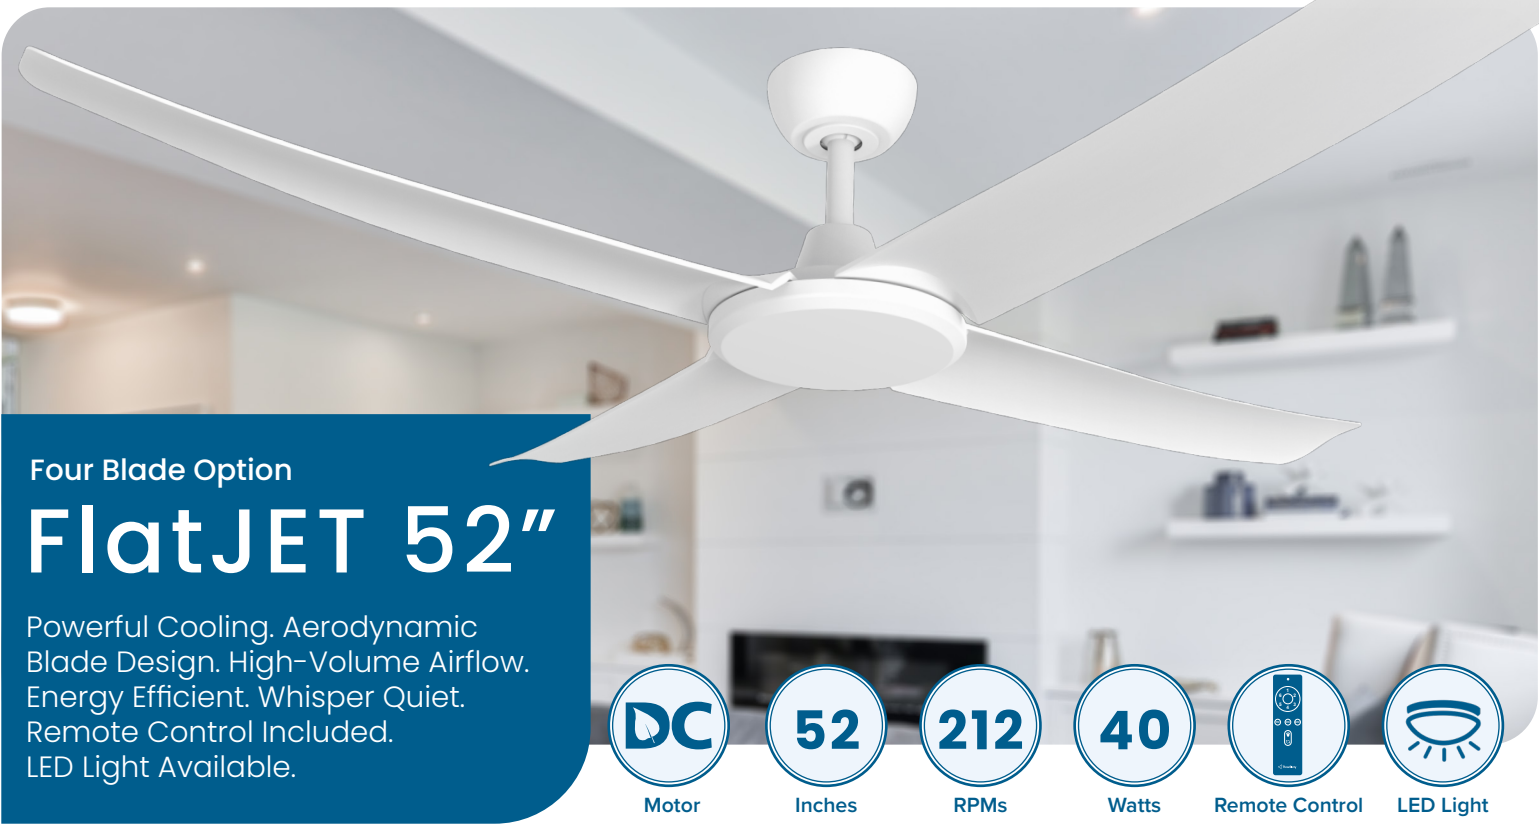

Five Blades

- ✓ **Cleverly supports 3, 4 or 5 blade installation** so you can choose the perfect style and aesthetic for your space. With five blades included in every fan, you can freely choose between 3, 4 or 5 blade installation options.
- ✓ **High performance cooling** thanks to the powerful DC motor paired with aerodynamic fluted blades, effectively moving large volumes of air directly below and around larger spaces - ideal for even the hottest climates.
- ✓ **Moulded aerodynamic blades** are crafted from polymer (a high-grade plastic) which are durable, easy to clean as well as being safer and quieter than metal blades.
- ✓ **Highly efficient airflow** made possible by the energy-efficient DC motor, using only 40W on high and as little as 4W on low so you stay cool for less.
- ✓ **Energy-efficient & dimmable 24W LED Light** is available with colour changing technology (CCT) so you can choose between Warm, Cool and Daylight temperatures.
- ✓ **Perfect for both Indoor & Outdoors** so you can maintain your decor style from your living room through to your alfresco outdoor area.

Fan Finishes - LED Light

FLJ52BKLED

FlatJET 52" (132cm) Black 3/4/5 Blade DC Ceiling Fan & 24W CCT LED

FLJ52MWLED

FlatJET 52" (132cm) Matte White 3/4/5 Blade DC Ceiling Fan & 24W CCT LED

The dimmable 24W LED light kit supports Colour Changing Technology (CCT) to toggle between Warm (3000K), Cool (4000K) and Daylight (6500K) colour temperatures.

Four Blade Option

FlatJET 52"

Powerful Cooling. Aerodynamic Blade Design. High-Volume Airflow. Energy Efficient. Whisper Quiet. Remote Control Included. LED Light Available.

Motor

Inches

RPMs

Watts

Remote Control