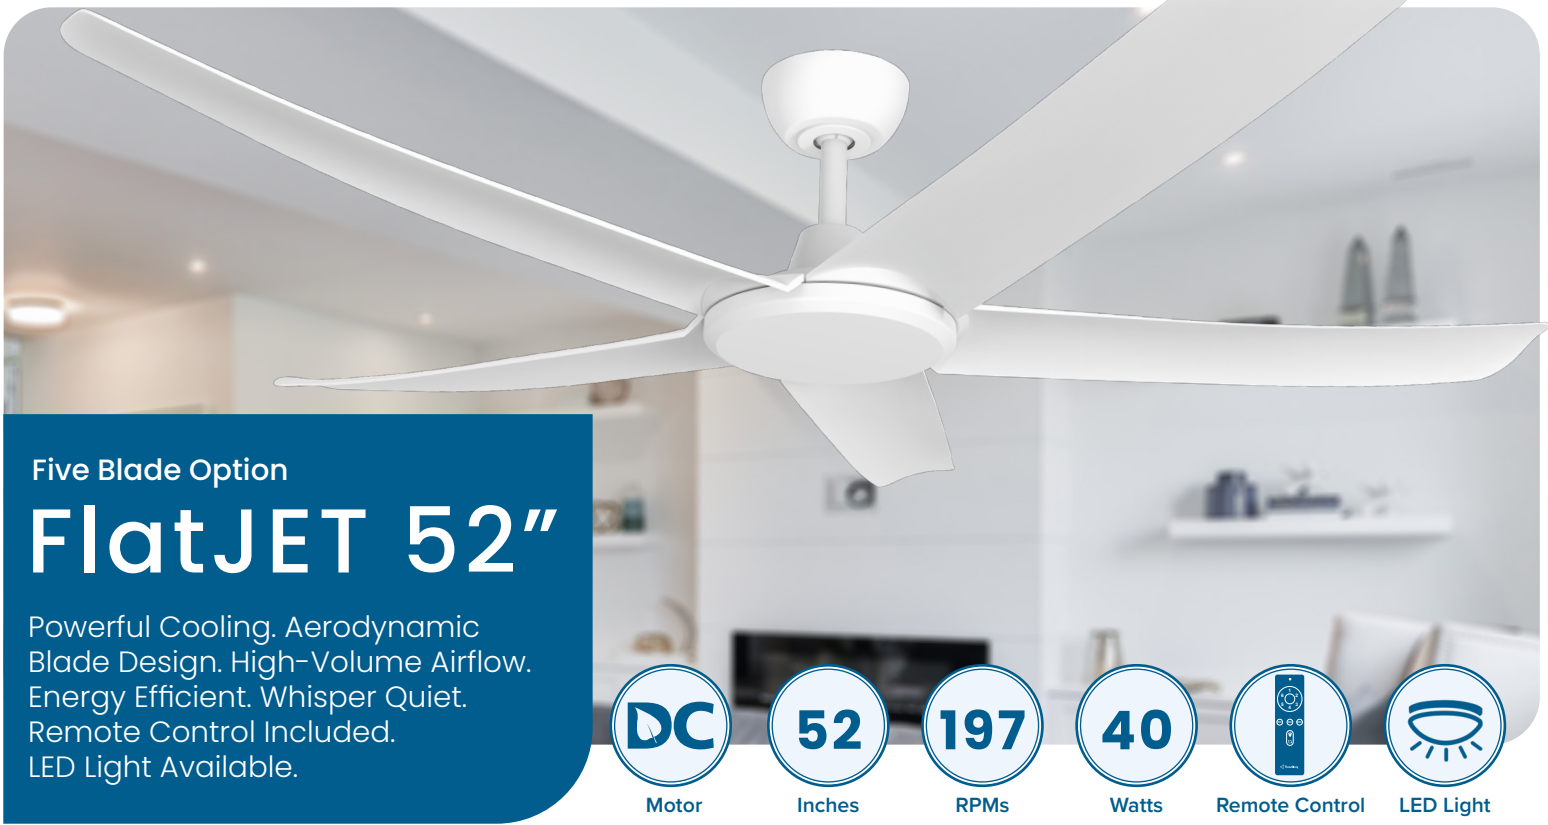

Five Blades

- ✓ **Cleverly supports 3, 4 or 5 blade installation** so you can choose the perfect style and aesthetic for your space. With five blades included in every fan, you can freely choose between 3, 4 or 5 blade installation options.
- ✓ **High performance cooling** thanks to the powerful DC motor paired with aerodynamic fluted blades, effectively moving large volumes of air directly below and around larger spaces - ideal for even the hottest climates.
- ✓ **Moulded aerodynamic blades** are crafted from polymer (a high-grade plastic) which are durable, easy to clean as well as being safer and quieter than metal blades.
- ✓ **Highly efficient airflow** made possible by the energy-efficient DC motor, using only 40W on high and as little as 4W on low so you stay cool for less.
- ✓ **Energy-efficient & dimmable 24W LED Light** is available with colour changing technology (CCT) so you can choose between Warm, Cool and Daylight temperatures.
- ✓ **Perfect for both Indoor & Outdoors** so you can maintain your decor style from your living room through to your alfresco outdoor area.

Fan Finishes - LED Light

FLJ52BKLED

FlatJET 52" (132cm) Black 3/4/5 Blade DC Ceiling Fan & 24W CCT LED

FLJ52MWLED

FlatJET 52" (132cm) Matte White 3/4/5 Blade DC Ceiling Fan & 24W CCT LED

The dimmable 24W LED light kit supports Colour Changing Technology (CCT) to toggle between Warm (3000K), Cool (4000K) and Daylight (6500K) colour temperatures.

Five Blade Option

FlatJET 52"

Powerful Cooling. Aerodynamic Blade Design. High-Volume Airflow. Energy Efficient. Whisper Quiet. Remote Control Included. LED Light Available.

Motor

Inches

RPMs

Watts

Remote Control