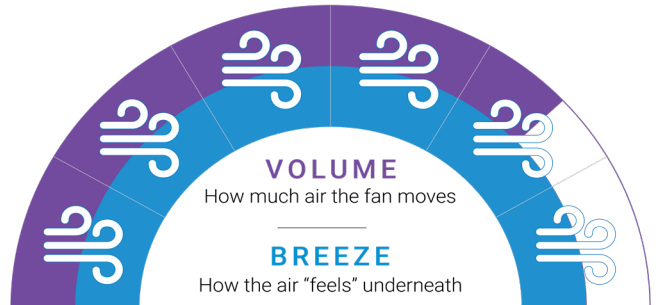

Five Blade Option

FlatJET 52"

Powerful Cooling. Aerodynamic Blade Design. High-Volume Airflow. Energy Efficient. Whisper Quiet. Remote Control Included. LED Light Available.

Motor

Inches

RPMs

Watts

Remote Control

LED Light

Fan Finishes - No Light

FLJ52BK

FlatJET 52" (132cm) Black 3/4/5 Blade DC Ceiling Fan

FLJ52MW

FlatJET 52" (132cm) Matte White 3/4/5 Blade DC Ceiling Fan

FAN PERFORMANCE

Fan Speed (H:6/M:4/L:1) (Revolutions Per Minute)	197 / 153 / 71 RPM
Energy usage (H:6/M:4/L:1) (Watts)	40 W / 19 W / 4 W
Airflow volume (H:6/M:4/L:1) (Cubic metres per hour)	15,942 / 12,288 / 3,819 CMH
Efficiency (H:6/M:4/L:1) (CMH / W)	399 / 647 / 955 CMH / W