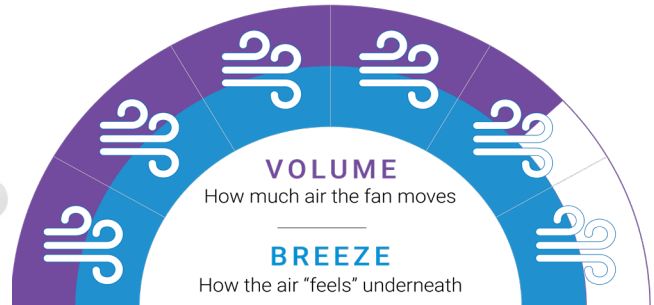

Three Blade Option

FlatJET 52"

Powerful Cooling. Aerodynamic Blade Design. High-Volume Airflow. Energy Efficient. Whisper Quiet. Remote Control Included. LED Light Available.

Motor

Inches

RPMs

Watts

Remote Control

LED Light

Fan Finishes - No Light

FLJ52BK

FlatJET 52" (132cm) Black 3/4/5 Blade DC Ceiling Fan

FLJ52MW

FlatJET 52" (132cm) Matte White 3/4/5 Blade DC Ceiling Fan

FAN PERFORMANCE

Fan Speed (H:6/M:4/L:1) (Revolutions Per Minute)	236 / 184 / 85 RPM
Energy usage (H:6/M:4/L:1) (Watts)	40 W / 19 W / 4 W
Airflow volume (H:6/M:4/L:1) (Cubic metres per hour)	14,779 / 10,794 / 3,478 CMH
Efficiency (H:6/M:4/L:1) (CMH / W)	369 / 568 / 872 CMH / W

Four Blade Option

FlatJET 52"

Powerful Cooling. Aerodynamic Blade Design. High-Volume Airflow. Energy Efficient. Whisper Quiet. Remote Control Included. LED Light Available.

Motor

Inches

RPMs

Watts

Remote Control