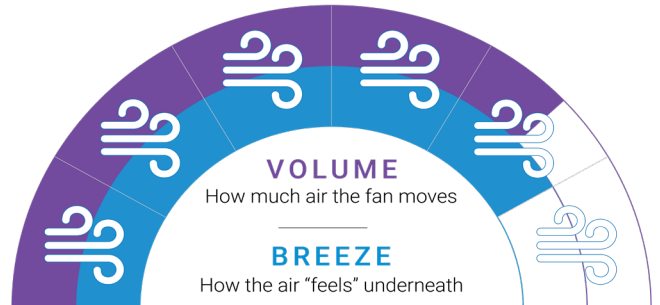

Five Blade Option

FlatJET 56"

Powerful Cooling. Aerodynamic Blade Design. High-Volume Airflow. Energy Efficient. Whisper Quiet. Remote Control Included. LED Light Available.

Motor

Inches

RPMs

Watts

Remote Control

LED Light

Fan Finishes - No Light

FLJ56BK

FlatJET 56" (142cm) Black 3/4/5 Blade DC Ceiling Fan

FLJ56MW

FlatJET 56" (142cm) Matte White 3/4/5 Blade DC Ceiling Fan

FAN PERFORMANCE

Fan Speed (H:6/M:4/L:1) (Revolutions Per Minute)	180 / 139 / 52 RPM
Energy usage (H:6/M:4/L:1) (Watts)	40 W / 19 W / 4 W
Airflow volume (H:6/M:4/L:1) (Cubic metres per hour)	16,310 / 12,573 / 3,908 CMH
Efficiency (H:6/M:4/L:1) (CMH / W)	408 / 662 / 977 CMH / W