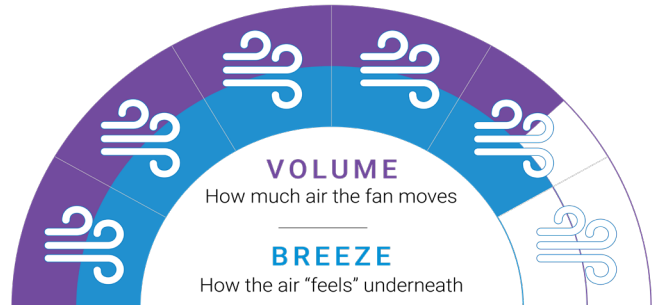

Three Blade Option

FlatJET 56"

Powerful Cooling. Aerodynamic Blade Design. High-Volume Airflow. Energy Efficient. Whisper Quiet. Remote Control Included. LED Light Available.

Motor

Inches

RPMs

Watts

Remote Control

LED Light

Fan Finishes - No Light

FLJ56BK

FlatJET 56" (142cm) Black 3/4/5 Blade DC Ceiling Fan

FLJ56MW

FlatJET 56" (142cm) Matte White 3/4/5 Blade DC Ceiling Fan

FAN PERFORMANCE

Fan Speed (H:6/M:4/L:1) (Revolutions Per Minute)	208 / 162 / 51 RPM
Energy usage (H:6/M:4/L:1) (Watts)	40 W / 19 W / 4 W
Airflow volume (H:6/M:4/L:1) (Cubic metres per hour)	15,121 / 11,044 / 3,568 CMH
Efficiency (H:6/M:4/L:1) (CMH / W)	378 / 581 / 892 CMH / W

Four Blade Option

FlatJET 56"

Powerful Cooling. Aerodynamic Blade Design. High-Volume Airflow. Energy Efficient. Whisper Quiet. Remote Control Included. LED Light Available.

Motor

Inches

RPMs

Watts

Remote Control