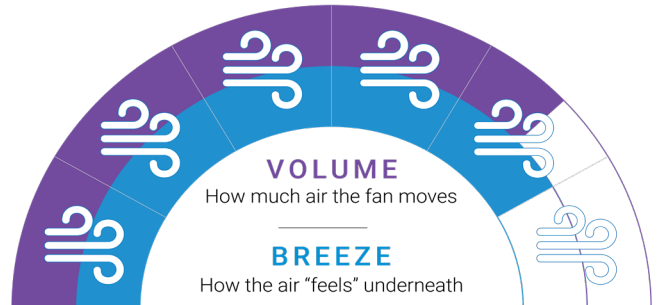

Four Blade Option

FlatJET 56"

Powerful Cooling. Aerodynamic Blade Design. High-Volume Airflow. Energy Efficient. Whisper Quiet. Remote Control Included. LED Light Available.

Motor

Inches

RPMs

Watts

Remote Control

LED Light

Fan Finishes - No Light

FLJ56BK

FlatJET 56" (142cm) Black 3/4/5 Blade DC Ceiling Fan

FLJ56MW

FlatJET 56" (142cm) Matte White 3/4/5 Blade DC Ceiling Fan

FAN PERFORMANCE

Fan Speed (H:6/M:4/L:1) (Revolutions Per Minute)	188 / 149 / 55 RPM
Energy usage (H:6/M:4/L:1) (Watts)	40 W / 19 W / 4 W
Airflow volume (H:6/M:4/L:1) (Cubic metres per hour)	14,781 / 10,364 / 3,738 CMH
Efficiency (H:6/M:4/L:1) (CMH / W)	370 / 545 / 934 CMH / W

Five Blade Option

FlatJET 56"

Powerful Cooling. Aerodynamic Blade Design. High-Volume Airflow. Energy Efficient. Whisper Quiet. Remote Control Included. LED Light Available.

Motor

Inches

RPMs

Watts

Remote Control