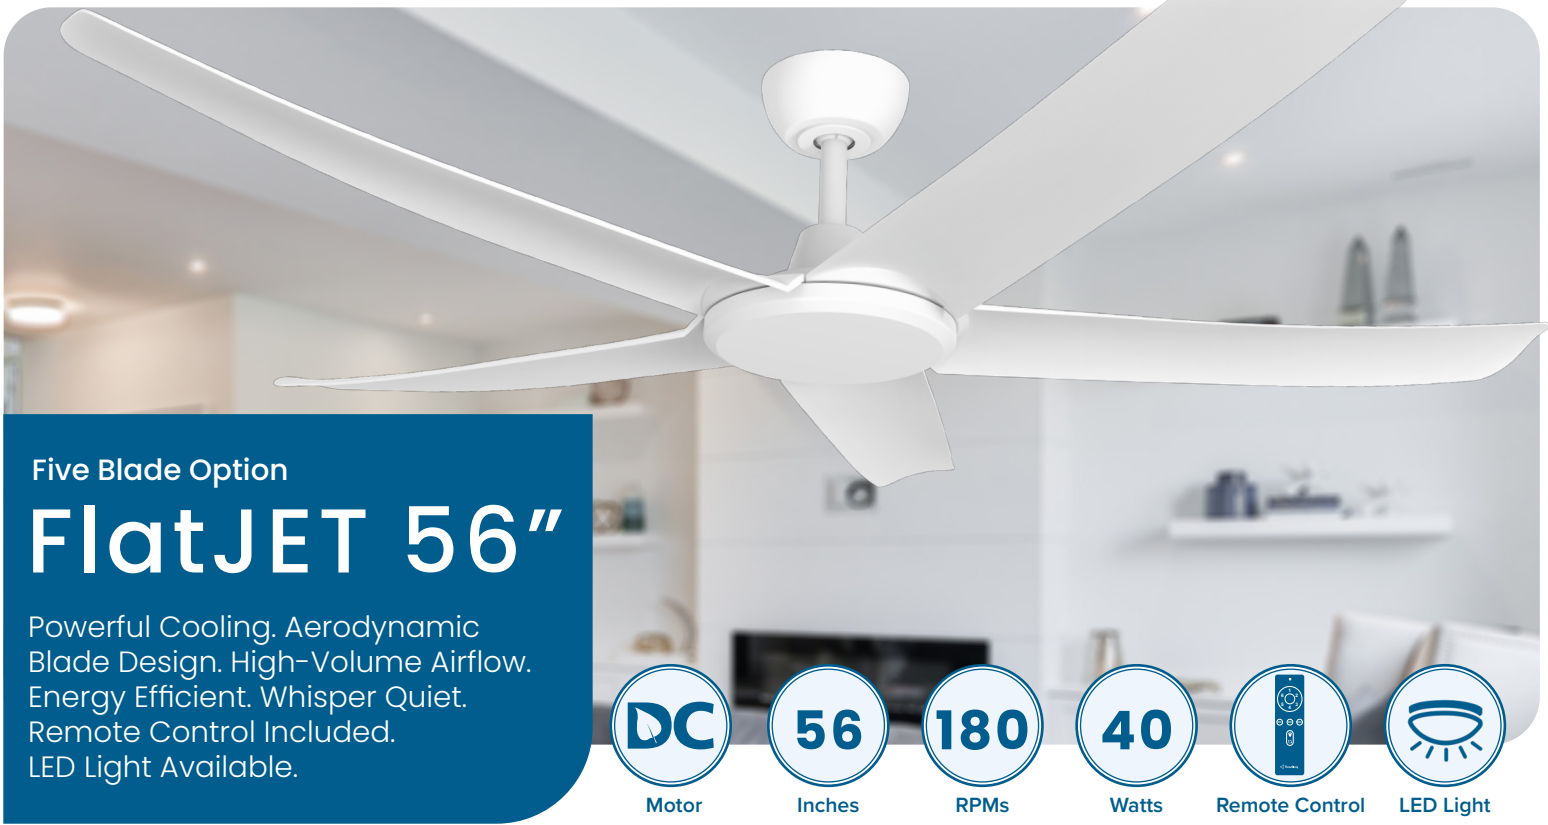

Five Blades

- ✓ **Cleverly supports 3, 4 or 5 blade installation** so you can choose the perfect style and aesthetic for your space. With five blades included in every fan, you can freely choose between 3, 4 or 5 blade installation options.
- ✓ **High performance cooling** thanks to the powerful DC motor paired with aerodynamic fluted blades, effectively moving large volumes of air directly below and around larger spaces - ideal for even the hottest climates.
- ✓ **Moulded aerodynamic blades** are crafted from polymer (a high-grade plastic) which are durable, easy to clean as well as being safer and quieter than metal blades.
- ✓ **Highly efficient airflow** made possible by the energy-efficient DC motor, using only 40W on high and as little as 4W on low so you stay cool for less.
- ✓ **Energy-efficient & dimmable 24W LED Light** is available with colour changing technology (CCT) so you can choose between Warm, Cool and Daylight temperatures.
- ✓ **Perfect for both Indoor & Outdoors** so you can maintain your decor style from your living room through to your alfresco outdoor area.

Fan Finishes - LED Light

FLJ56BKLED

FlatJET 56" (142cm) Black 3/4/5 Blade DC Ceiling Fan & 24W CCT LED

FLJ56MW

FlatJET 56" (142cm) Matte White 3/4/5 Blade DC Ceiling Fan & 24W CCT LED

The dimmable 24W LED light kit supports Colour Changing Technology (CCT) to toggle between Warm (3000K), Cool (4000K) and Daylight (6500K) colour temperatures.

Five Blade Option

FlatJET 56"

Powerful Cooling. Aerodynamic Blade Design. High-Volume Airflow. Energy Efficient. Whisper Quiet. Remote Control Included. LED Light Available.

Motor

Inches

RPMs

Watts

Remote Control