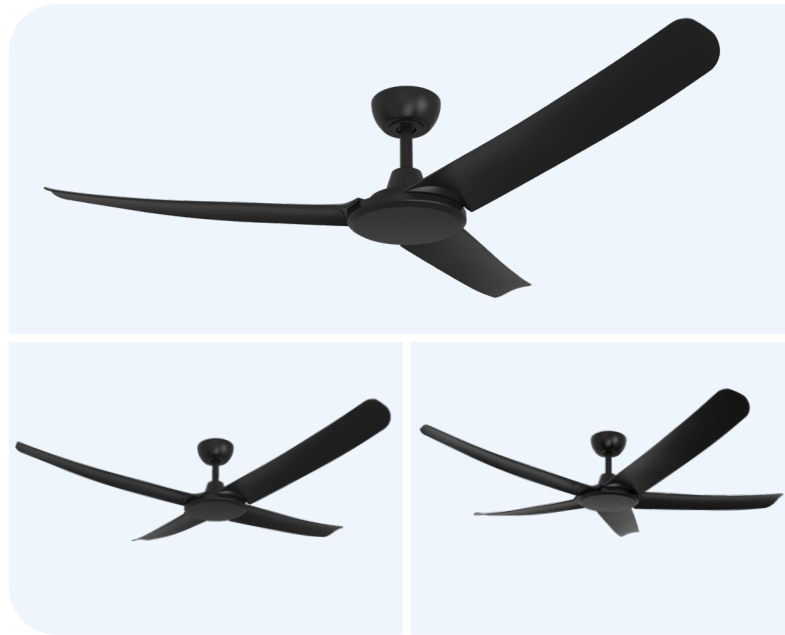

3/4/5 Blade Installation

FlatJET 56"

Powerful Cooling. Aerodynamic Blade Design. High-Volume Airflow. Energy Efficient. Whisper Quiet. Remote Control Included. LED Light Available.

Three Blades

Four Blades

Five Blades

- ✓ **Cleverly supports 3, 4 or 5 blade installation** so you can choose the perfect style and aesthetic for your space. With five blades included in every fan, you can freely choose between 3, 4 or 5 blade installation options.
- ✓ **High performance cooling** thanks to the powerful DC motor paired with aerodynamic fluted blades, effectively moving large volumes of air directly below and around larger spaces - ideal for even the hottest climates.
- ✓ **Moulded aerodynamic blades** are crafted from polymer (a high-grade plastic) which are durable, easy to clean as well as being safer and quieter than metal blades.
- ✓ **Highly efficient airflow** made possible by the energy-efficient DC motor, using only 40W on high and as little as 4W on low so you stay cool for less.
- ✓ **Energy-efficient & dimmable 24W LED Light** is available with colour changing technology (CCT) so you can choose between Warm, Cool and Daylight temperatures.
- ✓ **Perfect for both Indoor & Outdoors** so you can maintain your decor style from your living room through to your alfresco outdoor area.

Three Blade Option

FlatJET 56"

Powerful Cooling. Aerodynamic Blade Design. High-Volume Airflow. Energy Efficient. Whisper Quiet. Remote Control Included. LED Light Available.

Motor

Inches

RPMs

Watts

Remote Control