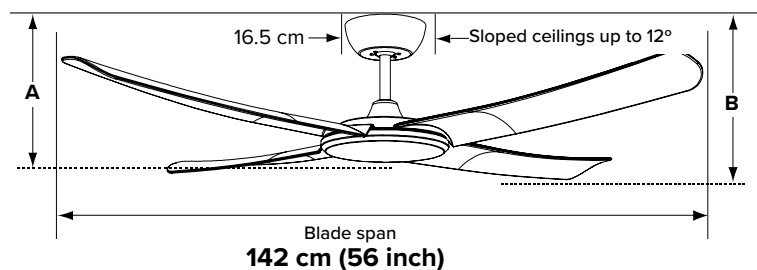

A: 30 cm

CEILING TO BOTTOM OF MOTOR

B: 29 cm

CEILING TO BOTTOM OF BLADES

Local Australian Support

Australian Owned & Operated, our friendly team provides a comprehensive 3 Year Onsite Warranty.

360fans.com.au/warranty/