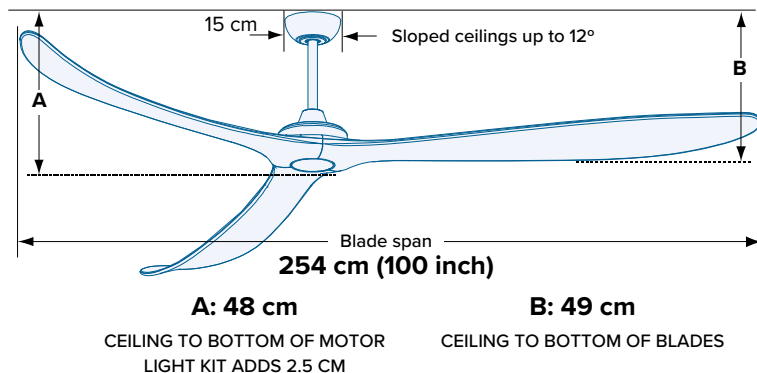

Local Australian Support

Australian Owned & Operated, our friendly team provides a comprehensive 3 Year Onsite Warranty.

360fans.com.au/warranty/