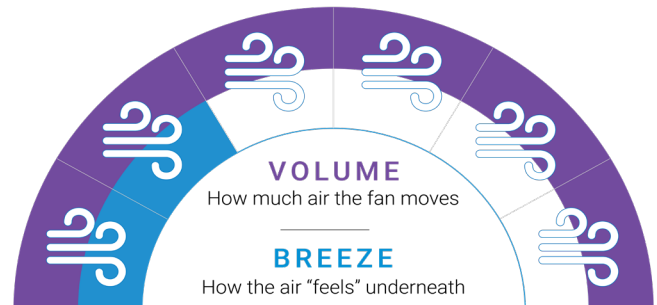

Kirra DC 100"

Ultimate Statement Piece. Stunning Timber Blades. High-Volume Airflow. Energy Efficient. Whisper Quiet. Remote Control Included.

Motor

Inches

RPMs

Watts

Remote Control

LED Light

- ✓ **With its sweeping 100" (254 cm) blade span**, the Kirra is more than just a ceiling fan—it's a statement piece. Crafted to command attention, it transforms large indoor spaces into breathtaking showcases of style and sophistication.
- ✓ **Hand-finished timber blades** accentuate the unique natural character of the timber grain and are carved from Paulownia – a light-weight, moisture-resistant and highly renewable plantation timber.
- ✓ **Moves large volumes of air** thanks to the sweeping blade span and aerodynamic blade design, ensuring high airflow volumes ideal for large enclosed spaces.
- ✓ **Highly efficient airflow** made possible by the energy-efficient motor, using only 50W on high and as little as 7W on low so you stay cool for less.
- ✓ **Enjoy whisper-quiet cooling**, thanks to the combination of a silent DC motor and premium timber blades, so you stay cool with less wind and fan noise.
- ✓ **Recommended for indoor use only**, the Kirra ceiling fan with timber blades delivers gentle airflow and a stunning design, perfect for large indoor spaces.