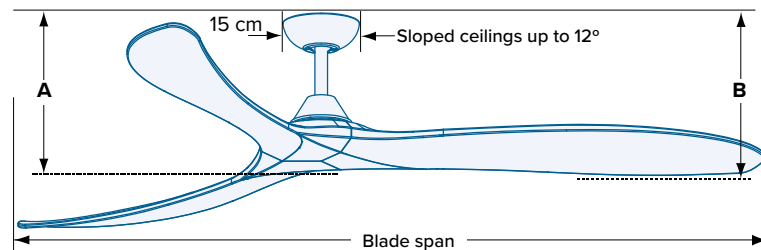

A: 30 cm

CEILING TO BOTTOM OF MOTOR
LIGHT KIT ADDS 2.5 CM

B: 30 cm

CEILING TO BOTTOM OF BLADES

Local Australian Support

Australian Owned & Operated, our friendly team provides a comprehensive 3 Year Onsite Warranty.

360fans.com.au/warranty/