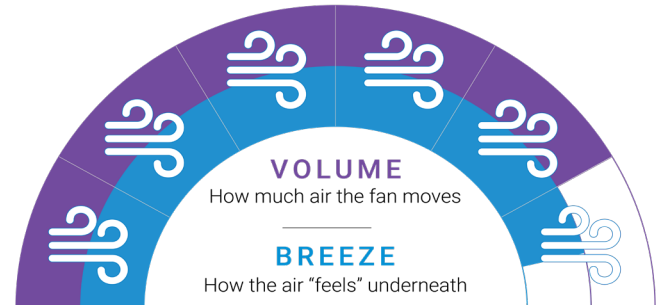

# Kirra DC 60"

Stunning Timber Blades. High-Volume Airflow. Energy Efficient. Whisper Quiet. Remote Control Included. Integrated LED Light Models Available.

Motor

Inches

RPMs

Watts

Remote Control

LED Light

- 
**Make an elegant statement** in any space thanks to the Kirra's stunningly crafted Paulownia timber blades – carefully designed and engineered to impress.
- 
**Hand-finished timber blades** accentuate the unique natural character of the timber grain and are carved from Paulownia – a light-weight, moisture-resistant and highly renewable plantation timber.
- 
**Moves large volumes of air** thanks to the large blade span and aerodynamic blade design, ensuring sweeping airflow ideal for large enclosed spaces.
- 
**Highly efficient airflow** made possible by the energy-efficient motor, using only 39W on high and as little as 5W on low so you stay cool for less.
- 
**Enjoy whisper-quiet cooling**, thanks to the combination of a silent DC motor and premium timber blades, so you stay cool with less wind and fan noise.
- 
**Recommended for Indoor use only**, the Kirra ceiling fan with timber blades delivers gentle airflow and a stunning design, perfect for large indoor spaces.