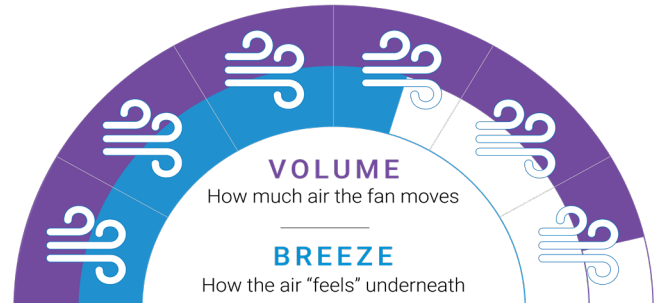

Kirra DC 72"

Stunning Timber Blades. High-Volume Airflow. Energy Efficient. Whisper Quiet. Remote Control Included. Integrated LED Light Models Available.

Motor

Inches

RPMs

Watts

Remote Control

LED Light

- 
Make an elegant statement in any space thanks to the Kirra's stunningly crafted Paulownia timber blades – carefully designed and engineered to impress.
- 
Hand-finished timber blades accentuate the unique natural character of the timber grain and are carved from Paulownia – a light-weight, moisture-resistant and highly renewable plantation timber.
- 
Moves large volumes of air thanks to the large blade span and aerodynamic blade design, ensuring sweeping airflow ideal for large enclosed spaces.
- 
Highly efficient airflow made possible by the energy-efficient motor, using only 38W on high and as little as 5W on low so you stay cool for less.
- 
Enjoy whisper-quiet cooling, thanks to the combination of a silent DC motor and premium timber blades, so you stay cool with less wind and fan noise.
- 
Recommended for Indoor use only, the Kirra ceiling fan with timber blades delivers gentle airflow and a stunning design, perfect for large indoor spaces.