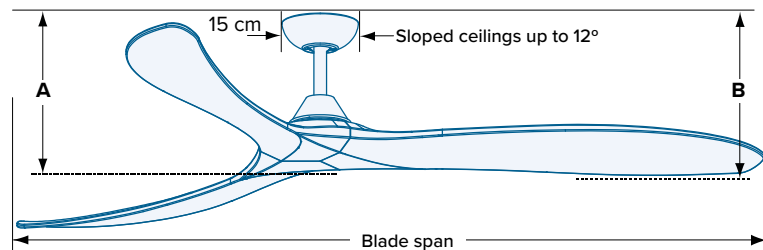

A: 30 cm

CEILING TO BOTTOM OF MOTOR
LIGHT KIT ADDS 2.5 CM

B: 30 cm

CEILING TO BOTTOM OF BLADES

Local Australian Support

Australian Owned & Operated, our friendly team provides a comprehensive 3 Year Onsite Warranty.

360fans.com.au/warranty/