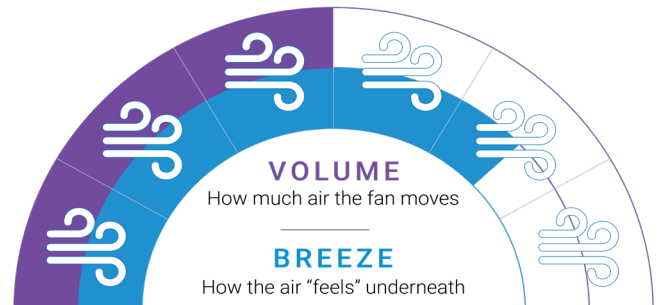

Kute 44"

Chic & Modern Design. Energy Efficient. Whisper Quiet. Remote Control Included.

Motor

Inches

RPMs

Watts

Remote Control

- Add subtle elegance to any space** thanks to the Kute DC ceiling fan's small motor housing and elegant blade shape. Available in 5 different finishes, it includes a remote control and has an optional LED light kit available.
- Kute by name and cute by design**, the Kute ceiling fan has been carefully crafted with a tiny motor housing—only 14cm at its widest point and tapering down to 11cm—for a stunningly subtle and discreet design.
- Long-lasting & weather-resistant polymer blades** are durable, easy to clean as well as being safer and quieter than metal blades.
- High performance DC motor** takes energy efficiency to the extreme, using only 26W on high and as little as 3W on low so you stay cool for less.
- Enjoy whisper-quiet cooling**, thanks to the combination of a silent DC motor and premium polymer blades, available in 44" and 52" sizes for small to medium spaces.
- Perfect for both Indoor & Outdoors¹** so you can maintain your decor style from your bedroom to your living room through to your alfresco dining area.

¹ Satin Brass finish is recommended for indoor use only

FAN PERFORMANCE

Fan Speed (H:6/M:4/L:1) (Revolutions Per Minute)	210 / 147 / 50 RPM
Energy usage (H:6/M:4/L:1) (Watts)	26 W / 11 W / 3 W
Airflow volume (H:6/M:4/L:1) (Cubic metres per hour)	9,327 / 5,481 / 750 CMH
Efficiency (H:6/M:4/L:1) (CMH / W)	359 / 498 / 250 CMH / W