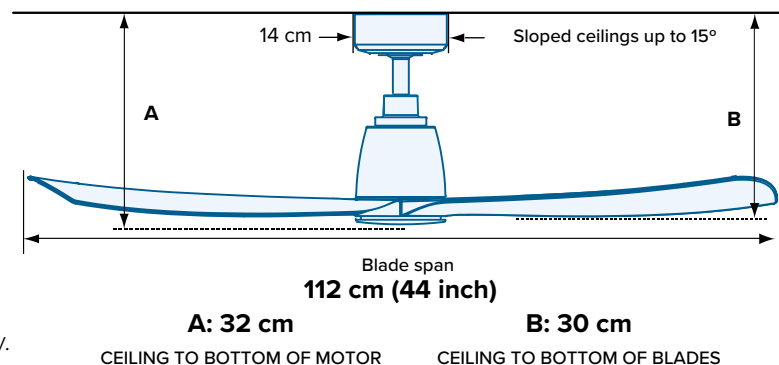

Kute 44"

Chic & Modern Design. Energy Efficient. Whisper Quiet. Remote Control Included.

Motor

Inches

RPMs

Watts

Remote Control

- Add subtle elegance to any space** thanks to the Kute DC ceiling fan's small motor housing and elegant blade shape. Available in 5 different finishes, it includes a remote control and has an optional LED light kit available.
- Kute by name and cute by design**, the Kute ceiling fan has been carefully crafted with a tiny motor housing—only 14cm at its widest point and tapering down to 11cm—for a stunningly subtle and discreet design.
- Long-lasting & weather-resistant polymer blades** are durable, easy to clean as well as being safer and quieter than metal blades.
- High performance DC motor** takes energy efficiency to the extreme, using only 26W on high and as little as 3W on low so you stay cool for less.
- Enjoy whisper-quiet cooling**, thanks to the combination of a silent DC motor and premium polymer blades, available in 44" and 52" sizes for small to medium spaces.
- Perfect for both Indoor & Outdoors¹** so you can maintain your decor style from your bedroom to your living room through to your alfresco dining area.

¹ Satin Brass finish is recommended for indoor use only

FAN PERFORMANCE

Fan Speed (H:6/M:4/L:1) (Revolutions Per Minute)	210 / 147 / 50 RPM
Energy usage (H:6/M:4/L:1) (Watts)	26 W / 11 W / 3 W
Airflow volume (H:6/M:4/L:1) (Cubic metres per hour)	9,327 / 5,481 / 750 CMH
Efficiency (H:6/M:4/L:1) (CMH / W)	359 / 498 / 250 CMH / W