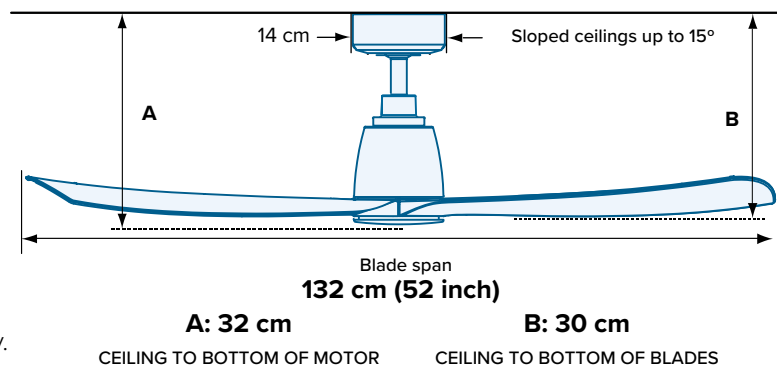

Kute 52"

Chic & Modern Design. Energy Efficient. Whisper Quiet. Remote Control Included.

Motor

Inches

RPMs

Watts

Remote Control

- ✓ **Add subtle elegance to any space** thanks to the Kute DC ceiling fan's small motor housing and elegant blade shape. Available in 5 different finishes, it includes a remote control and has an optional LED light kit available.
- ✓ **Kute by name and cute by design**, the Kute ceiling fan has been carefully crafted with a tiny motor housing—only 14cm at its widest point and tapering down to 11cm—for a stunningly subtle and discreet design.
- ✓ **Long-lasting & weather-resistant polymer blades** are durable, easy to clean as well as being safer and quieter than metal blades.
- ✓ **High performance DC motor** takes energy efficiency to the extreme, using only 30W on high and as little as 4W on low so you stay cool for less.
- ✓ **Enjoy whisper-quiet cooling**, thanks to the combination of a silent DC motor and premium polymer blades, available in 44" and 52" sizes for small to medium spaces.
- ✓ **Perfect for both Indoor & Outdoors¹** so you can maintain your decor style from your bedroom to your living room through to your alfresco dining area.

¹ Satin Brass finish is recommended for indoor use only

FAN PERFORMANCE

Fan Speed (H:6/M:4/L:1) (Revolutions Per Minute)	170 / 120 / 50 RPM
Energy usage (H:6/M:4/L:1) (Watts)	30 W / 11 W / 4 W
Airflow volume (H:6/M:4/L:1) (Cubic metres per hour)	11,385 / 6,986 / 1,557 CMH
Efficiency (H:6/M:4/L:1) (CMH / W)	380 / 635 / 389 CMH / W