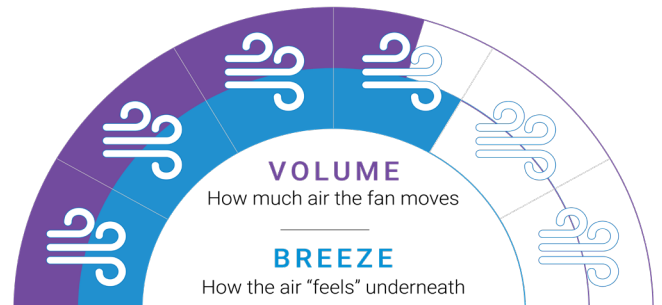

Kute 52"

Chic & Modern Design. Energy Efficient. Whisper Quiet. Remote Control Included.

Motor

Inches

RPMs

Watts

Remote Control

- ✓ **Add subtle elegance to any space** thanks to the Kute DC ceiling fan's small motor housing and elegant blade shape. Available in 5 different finishes, it includes a remote control and has an optional LED light kit available.
- ✓ **Kute by name and cute by design**, the Kute ceiling fan has been carefully crafted with a tiny motor housing—only 14cm at its widest point and tapering down to 11cm—for a stunningly subtle and discreet design.
- ✓ **Long-lasting & weather-resistant polymer blades** are durable, easy to clean as well as being safer and quieter than metal blades.
- ✓ **High performance DC motor** takes energy efficiency to the extreme, using only 30W on high and as little as 4W on low so you stay cool for less.
- ✓ **Enjoy whisper-quiet cooling**, thanks to the combination of a silent DC motor and premium polymer blades, available in 44" and 52" sizes for small to medium spaces.
- ✓ **Perfect for both Indoor & Outdoors¹** so you can maintain your decor style from your bedroom to your living room through to your alfresco dining area.

¹ Satin Brass finish is recommended for indoor use only

FAN PERFORMANCE

Fan Speed (H:6/M:4/L:1) (Revolutions Per Minute)	170 / 120 / 50 RPM
Energy usage (H:6/M:4/L:1) (Watts)	30 W / 11 W / 4 W
Airflow volume (H:6/M:4/L:1) (Cubic metres per hour)	11,385 / 6,986 / 1,557 CMH
Efficiency (H:6/M:4/L:1) (CMH / W)	380 / 635 / 389 CMH / W