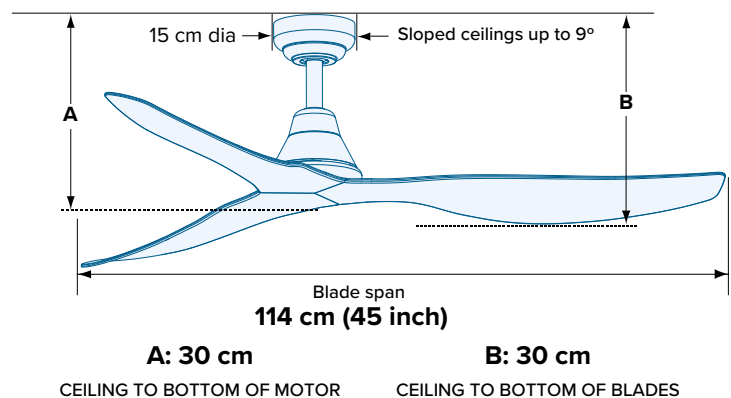

Local Australian Support

Australian Owned & Operated, our friendly team provides a comprehensive 3 Year Onsite Warranty.

360fans.com.au/warranty/