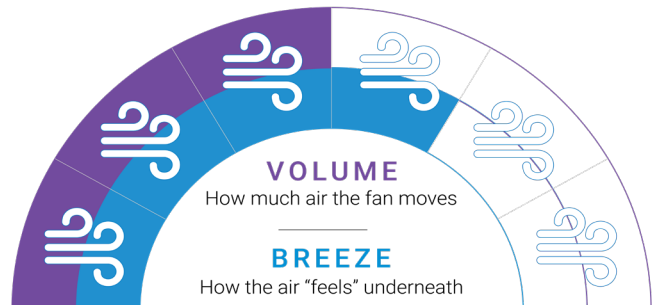

Simplicity 45

Modern and Minimalist Ethos.
Energy Efficient. Whisper Quiet.
Remote Control Included. LED
Light Available.

Motor

Inches

RPMs

Watts

Remote Control

LED Light

- 
Stunningly designed ceiling fan with a focus on modern and minimalist ethos, the Simplicity is available in two finishes and two sizes, includes a 6-speed remote control and also offers an 18W LED Light version option.
- 
Sweeping and slimline blades accentuate the small and minimalist motor housing to ensure the Simplicity will blend harmoniously into its surroundings for a discreet and subtle addition.
- 
Long-lasting & weather-resistant polymer blades are durable, easy to clean as well as being safer and quieter than metal blades.
- 
Highly efficient cooling made possible by the energy-efficient DC motor, using only 15W on high and as little as 5W on low so you stay cool for less.
- 
Enjoy whisper-quiet cooling, thanks to the combination of a silent DC motor and premium polymer blades, available in 45" and 52" sizes for small to medium spaces.
- 
Perfect for both Indoor & Outdoors so you can maintain your decor style from your living room through to your alfresco outdoor area.

FAN PERFORMANCE

Fan Speed (H:6/M:4/L:1) (Revolutions Per Minute)	209 / 161 / 97 RPM
Energy usage (H:6/M:4/L:1) (Watts)	15 W / 9 W / 5 W
Airflow volume (H:6/M:4/L:1) (Cubic metres per hour)	7,849 / 6,252 / 3,908 CMH
Efficiency (H:6/M:4/L:1) (CMH / W)	523 / 695 / 782 CMH / W