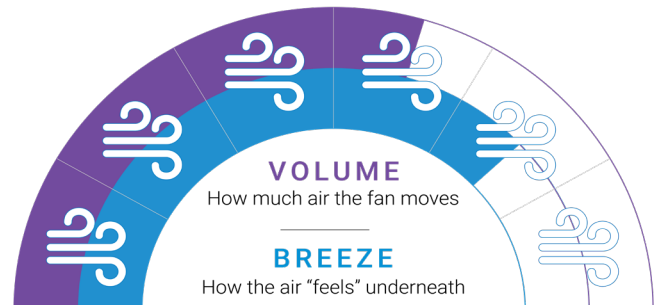

Simplicity 52

Modern and Minimalist Ethos.
Energy Efficient. Whisper Quiet.
Remote Control Included. LED
Light Available.

Motor

Inches

RPMs

Watts

Remote Control

LED Light

- Stunningly designed** ceiling fan with a focus on modern and minimalist ethos, the Simplicity is available in two finishes and two sizes, includes a 6-speed remote control and also offers an 18W LED Light version option.
- Sweeping and slimline blades** accentuate the small and minimalist motor housing to ensure the Simplicity will blend harmoniously into its surroundings for a discreet and subtle addition.
- Long-lasting & weather-resistant polymer blades** are durable, easy to clean as well as being safer and quieter than metal blades.
- Highly efficient cooling** made possible by the energy-efficient DC motor, using only 31W on high and as little as 4W on low so you stay cool for less.
- Enjoy whisper-quiet cooling**, thanks to the combination of a silent DC motor and premium polymer blades, available in 45" and 52" sizes for small to medium spaces.
- Perfect for both Indoor & Outdoors** so you can maintain your decor style from your living room through to your alfresco outdoor area.

FAN PERFORMANCE

Fan Speed (H:6/M:4/L:1) (Revolutions Per Minute)	184 / 146 / 85 RPM
Energy usage (H:6/M:4/L:1) (Watts)	31 W / 15 W / 4 W
Airflow volume (H:6/M:4/L:1) (Cubic metres per hour)	11,842 / 9,056 / 5,777 CMH
Efficiency (H:6/M:4/L:1) (CMH / W)	382 / 604 / 1,444 CMH / W