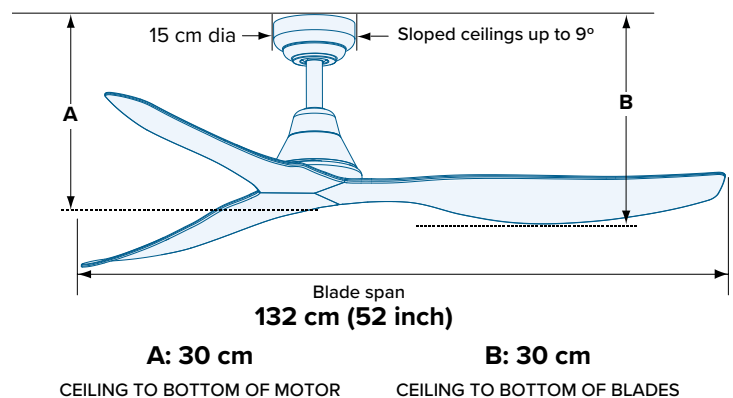

Local Australian Support

Australian Owned & Operated, our friendly team provides a comprehensive 3 Year Onsite Warranty.

360fans.com.au/warranty/