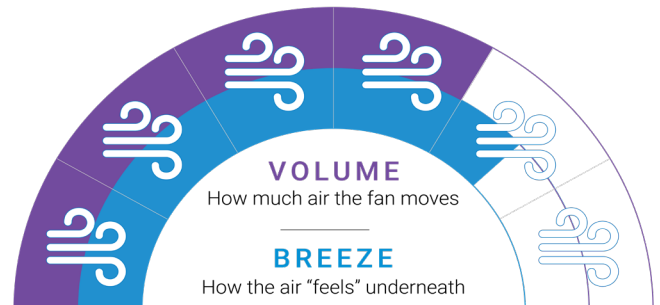

- 
Make an elegant statement thanks to the Spitfire DC's stunningly crafted polymer timber-finish blades that offer rich textures coupled with a minimalist, understated motor design for a modern finish.
- 
Cleverly crafted all-weather polymer blades offer luxury timber finishes while being easy to maintain, weather resistant and long wearing.
- 
Moves large volumes of air at a moderate velocity for a healthy balance between generalised area cooling and directly below the fan.
- 
Highly efficient airflow made possible by the energy-efficient motor, using only 30W on high and as little as 7W on low so you stay cool for less.
- 
Enjoy whisper-quiet cooling, thanks to the combination of a silent DC motor and premium polymer blades, so you stay cool with less wind noise and fan noise.
- 
Perfect for both Indoor & Outdoors so you can maintain your decor style from your living room through to your alfresco outdoor area.