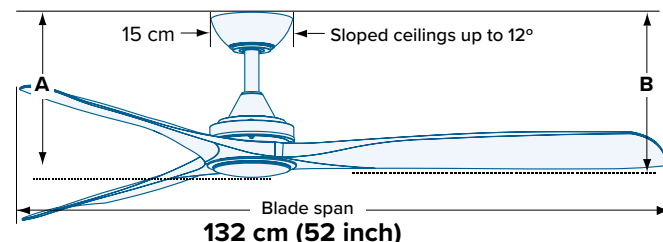

FAN PERFORMANCE

Fan Speed (H:6/M:4/L:1) (Revolutions Per Minute)	174 / 142 / 90 RPM
Energy usage (H:6/M:4/L:1) (Watts)	30 W / 17 W / 7 W
Airflow volume (H:6/M:4/L:1) (Cubic metres per hour)	13,420 / 10,952 / 6,941 CMH
Efficiency (H:6/M:4/L:1) (CMH / W)	447 / 644 / 992 CMH / W