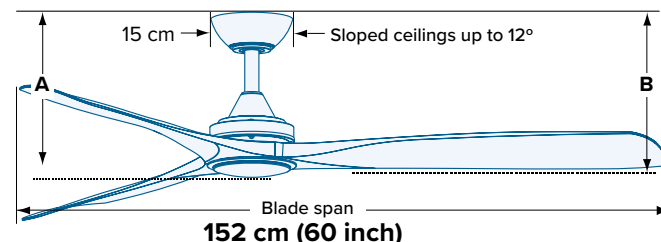

FAN PERFORMANCE

Fan Speed (H:6/M:4/L:1) (Revolutions Per Minute)	145 / 116 / 60 RPM
Energy usage (H:6/M:4/L:1) (Watts)	35 W / 17 W / 5 W
Airflow volume (H:6/M:4/L:1) (Cubic metres per hour)	15,968 / 12,774 / 6,607 CMH
Efficiency (H:6/M:4/L:1) (CMH / W)	456 / 751 / 1,321 CMH / W