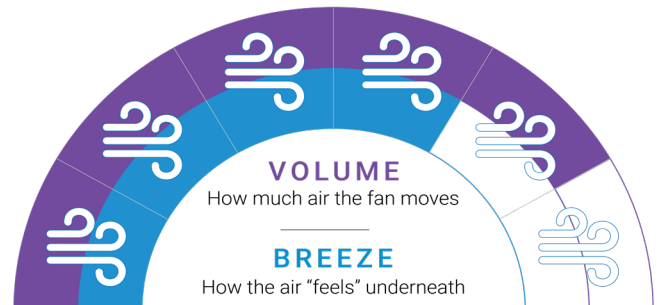

- 
Make an elegant statement in any space thanks to the Spitfire DC's stunningly crafted polymer timber-finish blades that offer an impressive blade span of 152 cm – carefully designed and engineered to impress.
- 
Cleverly crafted all-weather polymer blades offer luxury timber finishes while being easy to maintain, weather resistant and long wearing.
- 
Moves large volumes of air thanks to the large blade span and aerodynamic blade design, ensuring sweeping airflow ideal for large enclosed spaces.
- 
Highly efficient airflow made possible by the energy-efficient motor, using only 35W on high and as little as 5W on low so you stay cool for less.
- 
Enjoy whisper-quiet cooling, thanks to the combination of a silent DC motor and premium polymer blades, so you stay cool with less wind noise and fan noise.
- 
Perfect for both Indoor & Outdoors so you can maintain your decor style from your living room through to your alfresco outdoor area.