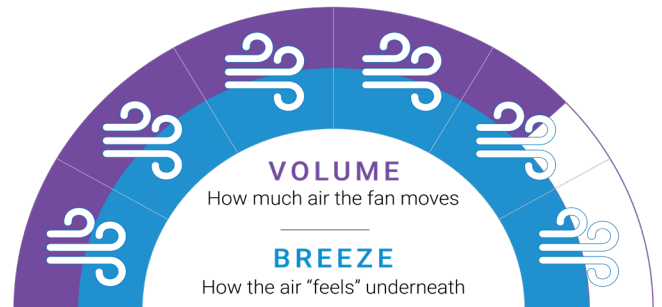

Trinity DC 56"

High Velocity, Powerful Cooling. Aerodynamic Blade Design. High-Volume Airflow. Energy Efficient. Whisper Quiet. Remote Control Included. LED Light Available.

Motor

Inches

RPMs

Watts

Remote Control

LED Light

- 
Modern and sleek design, the Trinity ceiling fan blends a modern design with aerodynamic performance for an elegant cooling solution in contemporary spaces.
- 
High performance cooling thanks to the powerful DC motor paired with aerodynamic fluted blades, effectively moving large volumes of air directly below and around larger spaces - ideal for even the hottest climates.
- 
Optional 8W Uplight Models are available, providing soft ambient illumination that enhances the atmosphere of any room, so you can set the perfect mood.
- 
Highly efficient airflow made possible by the energy-efficient DC motor, using only 39W on high and as little as 7W on low so you stay cool for less.
- 
Enjoy whisper-quiet cooling, thanks to the combination of a silent DC motor and premium polymer blades, so you stay cool with less wind and fan noise.
- 
24W 3CCT Dimmable LED Light Kit is available to add to the Trinity DC ceiling fan, for those times you need your ceiling fan to also be a light source.
- 
Suitable for both Indoor & Outdoors (undercover) so you can maintain your decor style from your living room through to your alfresco outdoor area.