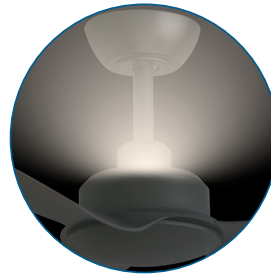

Black with Uplight