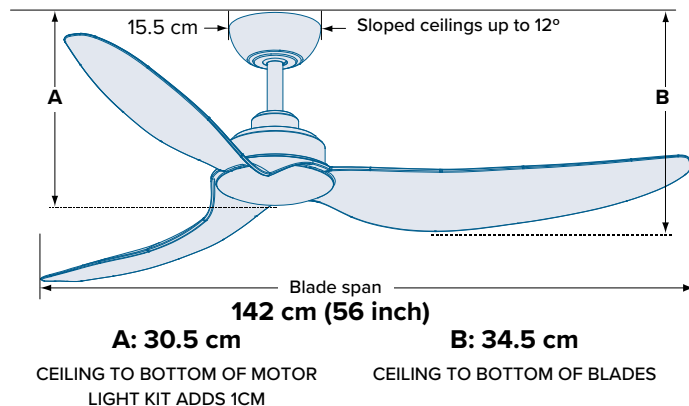

Local Australian Support

Australian Owned & Operated, our friendly team provides a comprehensive 3 Year Onsite Warranty.

360fans.com.au/warranty/