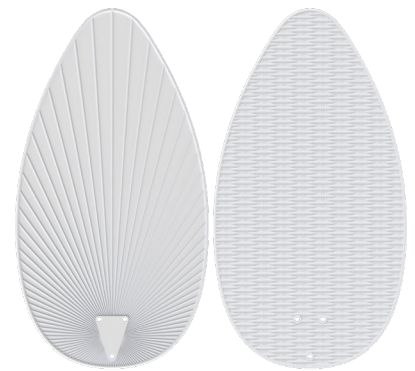

- ✓ **Reversible Palm/Bamboo blades** offer added choice for your tropical oasis, providing elegant cooling while capturing the essence of the tropics.
- ✓ **Moulded tropical blades** are crafted from polymer (a high-grade plastic) which are durable, easy to clean as well as being safer and quieter than metal blades.
- ✓ **Optional 8W Uplight Models** are available, providing soft ambient illumination that enhances the atmosphere of any room, so you can set the perfect mood.
- ✓ **Highly efficient airflow** made possible by the energy-efficient DC motor, using only 39W on high and as little as 7W on low so you stay cool for less.
- ✓ **Enjoy whisper-quiet cooling**, thanks to the combination of a silent DC motor and premium polymer blades, so you stay cool with less wind and fan noise.
- ✓ **24W 3CCT Dimmable LED Light Kit** is available to add to the Tropicana DC ceiling fan, for those times you need your ceiling fan to also be a light source.
- ✓ **Suitable for both Indoor & Outdoors (undercover)** so you can maintain your decor style from your living room through to your alfresco outdoor area.

Black with Uplight

Matte White with Uplight

Blade Finishes

The Tropicana DC is available with Black or Matte White tropical style blades. Moulded from polymer, the tropical blades are reversible - with a Palm leaf style on one side, and a rattan / bamboo style on the reverse.

MOTOR	SKU
Tropicana DC 56" (142 cm) Blades, Black	BTRO56BK
Tropicana DC 56" (142 cm) Blades, Matte White	BTRO56MW

Black

Matte White

LED Light Kit

The Tropicana DC range is light adaptable, with a 24W 3CCT LED Light Kit available for both the standard and Uplight models.