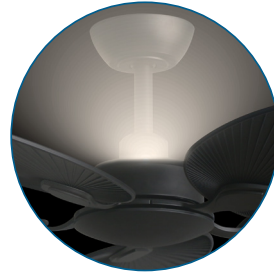

Black with Uplight