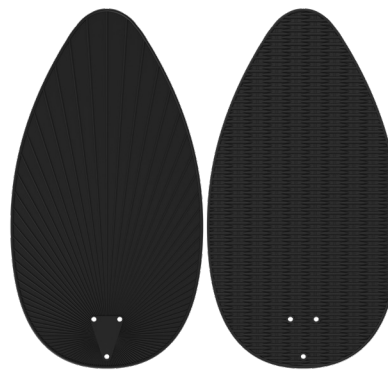

Black with Uplight

Matte White with Uplight

Blade Finishes

The Tropicana DC is available with Black or Matte White tropical style blades. Moulded from polymer, the tropical blades are reversible - with a Palm leaf style on one side, and a rattan / bamboo style on the reverse.

MOTOR	SKU
Tropicana DC 56" (142 cm) Blades, Black	BTRO56BK
Tropicana DC 56" (142 cm) Blades, Matte White	BTRO56MW

Black

Matte White

LED Light Kit

The Tropicana DC range is light adaptable, with a 24W 3CCT LED Light Kit available for both the standard and Uplight models.