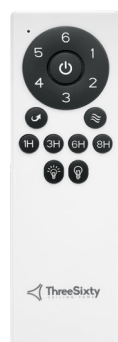

Remote Control

- 6 speed settings for your ceiling fan.
- Forward and reverse functions.
- Light on/off and light dimming support.
- Fan Off Timers - 1, 3, 6 or 8 hours.
- Natural Fan Breeze mode.