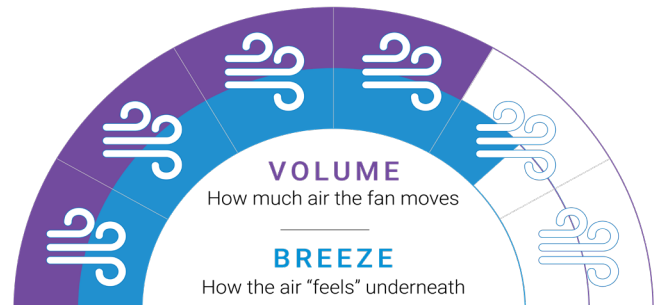

Tropicana DC

Inspired by palm leaves and cool breezes, stay cool in style. Energy Efficient. Whisper Quiet. Remote Control Included. LED Light Kits Available.

Motor

Inches

RPMs

Watts

Remote Control

LED Light

- ✓ **Reversible Palm/Bamboo blades** offer added choice for your tropical oasis, providing elegant cooling while capturing the essence of the tropics.
- ✓ **Moulded tropical blades** are crafted from polymer (a high-grade plastic) which are durable, easy to clean as well as being safer and quieter than metal blades.
- ✓ **Optional 8W Uplight Models** are available, providing soft ambient illumination that enhances the atmosphere of any room, so you can set the perfect mood.
- ✓ **Highly efficient airflow** made possible by the energy-efficient DC motor, using only 39W on high and as little as 7W on low so you stay cool for less.
- ✓ **Enjoy whisper-quiet cooling**, thanks to the combination of a silent DC motor and premium polymer blades, so you stay cool with less wind and fan noise.
- ✓ **24W 3CCT Dimmable LED Light Kit** is available to add to the Tropicana DC ceiling fan, for those times you need your ceiling fan to also be a light source.
- ✓ **Suitable for both Indoor & Outdoors (undercover)** so you can maintain your decor style from your living room through to your alfresco outdoor area.

FAN PERFORMANCE

Fan Speed (H:6/M:4/L:1) (Revolutions Per Minute)	179 / 139 / 78 RPM
Energy usage (H:6/M:4/L:1) (Watts)	39 W / 23 W / 7 W
Airflow volume (H:6/M:4/L:1) (Cubic metres per hour)	12,896 / 10,285 / 5,292 CMH
Efficiency (H:6/M:4/L:1) (CMH / W)	331 / 447 / 756 CMH / W