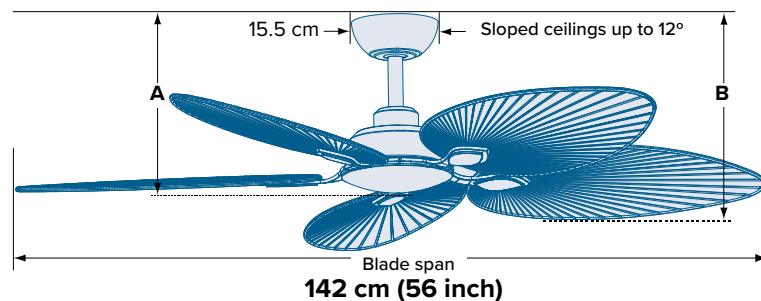

FAN PERFORMANCE

Fan Speed (H:6/M:4/L:1) (Revolutions Per Minute)	179 / 139 / 78 RPM
Energy usage (H:6/M:4/L:1) (Watts)	39 W / 23 W / 7 W
Airflow volume (H:6/M:4/L:1) (Cubic metres per hour)	12,896 / 10,285 / 5,292 CMH
Efficiency (H:6/M:4/L:1) (CMH / W)	331 / 447 / 756 CMH / W