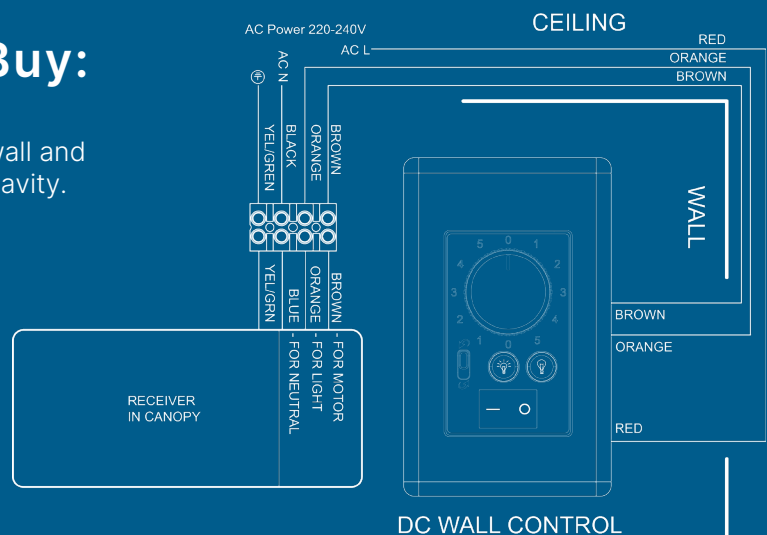

DCW DC Wall Controller

The DC Wall Control unit completely replaces the remote control handset and receiver that is included with your DC ceiling fan. The DC Wall Control kit includes the Wall Control module and also a Wall Control receiver to be installed in the ceiling fan's canopy.

0 Fan Off Setting

1-5 Fan Speed: 5 (High) / 1 (Low)
Turning knob left or right offers same function.

Summer/Winter Reverse button.
Slide to change fan direction.

Light On/Off: Press this button to turn the light on or off.

Light Dimming: Press this button for step dimming brightness levels.

Isolation Switch: Used to isolate all power to fan.

You can enjoy the convenience of a remote control handset and the reliability of a fixed wall control. Both devices work together - the most recent command from either device will control the fan.

Must-Know's Before You Buy:

Speak with your installing electrician to confirm that Household Active (RED) wiring can be routed to the wall and up to two wires returned from the wall to the ceiling cavity.

1. Can you get 240V Household Active Supply to the wall controller location where you will be mounting the wall control?
2. For ceiling fan's that use a light, your electrician will need to return two wires from the wall control back to the ceiling cavity.