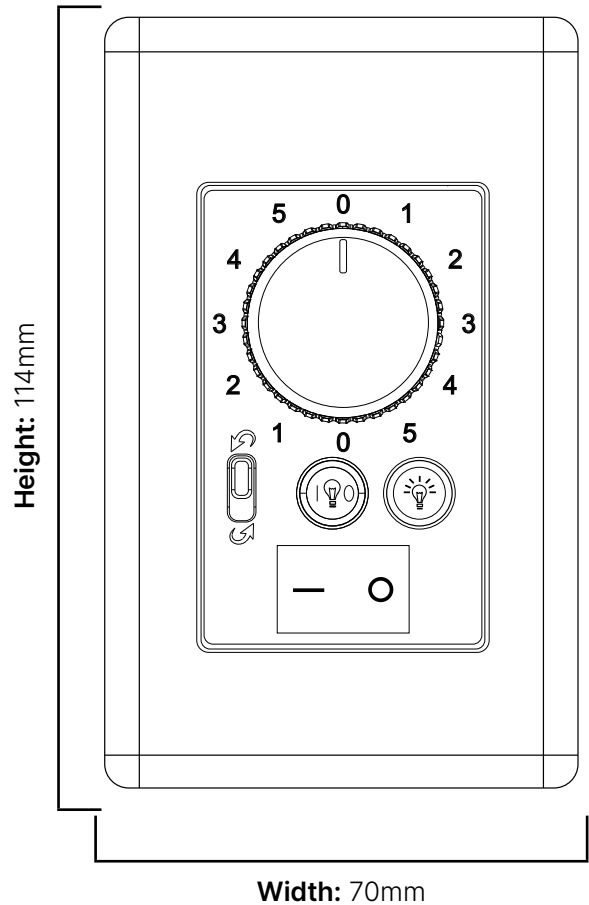

### Electrical specifications of receiver

Fan DC Motor: 230-250V, ~50 Hz, 50W

LED Light: Max 60W

### What's included

- DC Wall Control Unit
- DC Wall Control Receiver
- Bracket for mounting to wall
- Companion remote control

Standard DC Wall Control SKU	Suits models
DCW-AMB	Ambience (all sizes)
DCW-DEL	Delta DC (all sizes)
DCW-FLJ	FlatJET DC (all sizes)
DCW-SIM45	Simplicity DC (45" only)
DCW-SIM52	Simplicity DC (52" only)
DCW-SPD52	Spitfire DC (52" only)
DCW-SPD60	Spitfire DC (60" only)