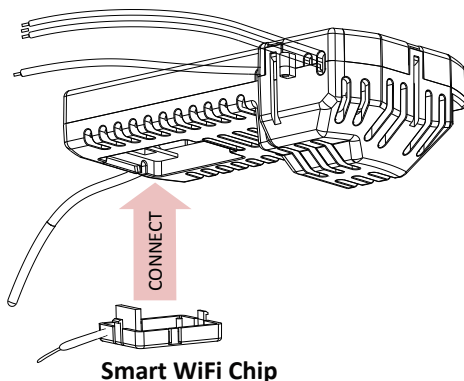

Transform your ceiling fan into a Smart Fan with the Smart WiFi Chip

Enjoy the ultimate convenience, with voice and smartphone app control using your favourite voice assistant. The optional WiFi module (chip) upgrades your ceiling fan, offering:

- app control for each ceiling fan (iOS & Android)
- Smart voice assistant integration
- Control your ceiling fan using the DC Wall Control
- Control your ceiling fan using the companion handset