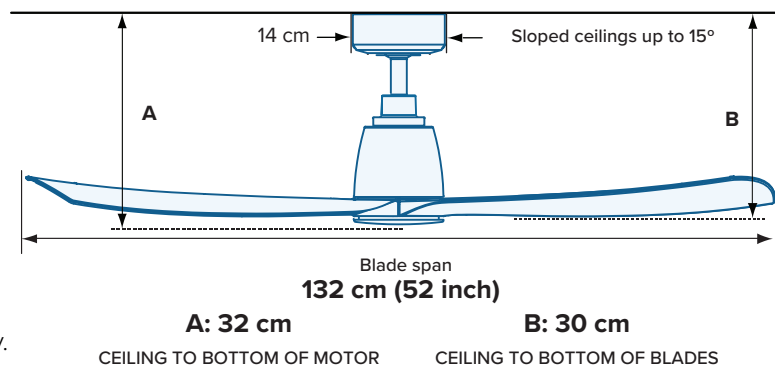

Local Australian Support

Australian Owned & Operated, our friendly team provides a comprehensive 3 Year Onsite Warranty.

360fans.com.au/warranty/