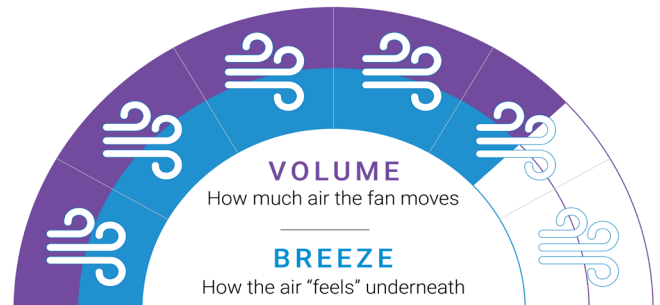

Kute 52"

Chic & Modern Design. Energy Efficient. Whisper Quiet. Remote Control Included.

Motor

Inches

RPMs

Watts

Remote Control

LED Light

✓ **Add subtle elegance to any space** thanks to the Kute DC ceiling fan's small motor housing and elegant blade shape. Available in 5 different finishes, it includes a remote control and has an optional LED light kit available.

✓ **Kute by name and cute by design**, the Kute ceiling fan has been carefully crafted with a tiny motor housing—only 14cm at its widest point and tapering down to 11cm—for a stunningly subtle and discreet design.

✓ **Long-lasting & weather-resistant polymer blades** are durable, easy to clean as well as being safer and quieter than metal blades.

✓ **High performance DC motor** takes energy efficiency to the extreme, using only 30W on high and as little as 4W on low so you stay cool for less.

✓ **Enjoy whisper-quiet cooling**, thanks to the combination of a silent DC motor and premium polymer blades, available in 44" and 52" sizes for small to medium spaces.

✓ **Perfect for both Indoor & Outdoors¹** so you can maintain your decor style from your bedroom to your living room through to your alfresco dining area.

¹ Satin Brass finish is recommended for indoor use only

FAN PERFORMANCE

Fan Speed (H:6/M:4/L:1) (Revolutions Per Minute)	170 / 120 / 50 RPM
Energy usage (H:6/M:4/L:1) (Watts)	30 W / 11 W / 4 W
Airflow volume (H:6/M:4/L:1) (Cubic metres per hour)	11,385 / 6,986 / 1,557 CMH
Efficiency (H:6/M:4/L:1) (CMH / W)	380 / 635 / 389 CMH / W