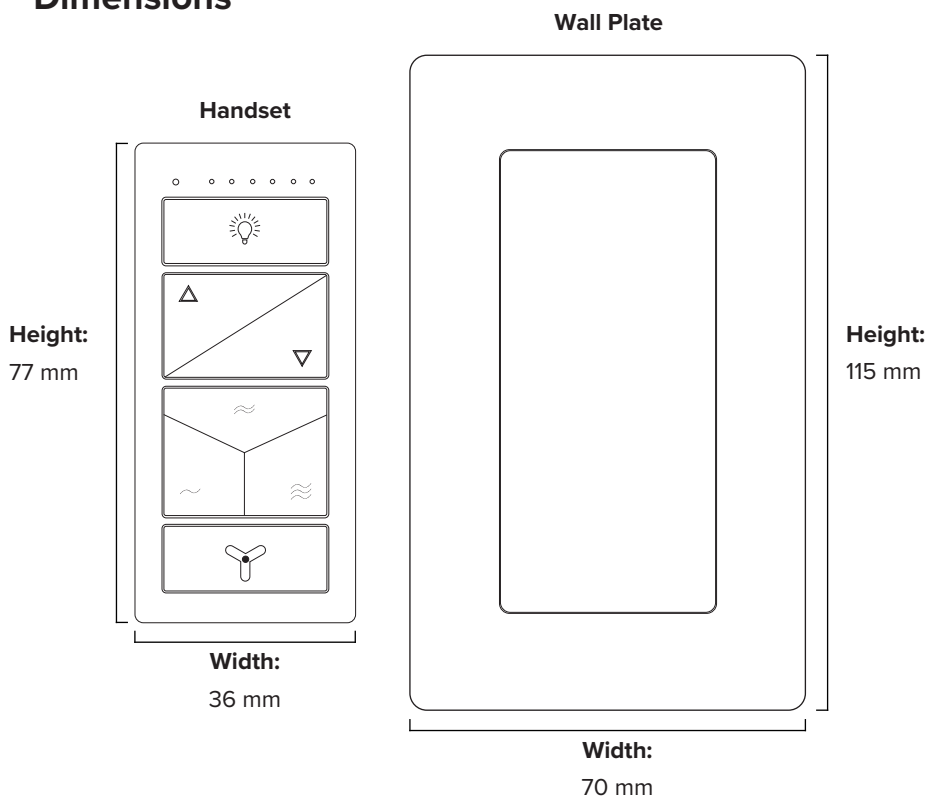

Specifications

Operating range

Range will vary based on smart device hardware, site conditions, battery level and other factors. Most reasonably sized rooms should be easily covered.

Electrical specifications of receiver

Fan AC Motor: 230-250V, ~50 Hz, 100W

Incandescent lamp: Max 100W

LED lamp: Max 40W

What's included

The Mi Remote Control includes the remote control handset, wall plate and remote control receiver.

Dimensions