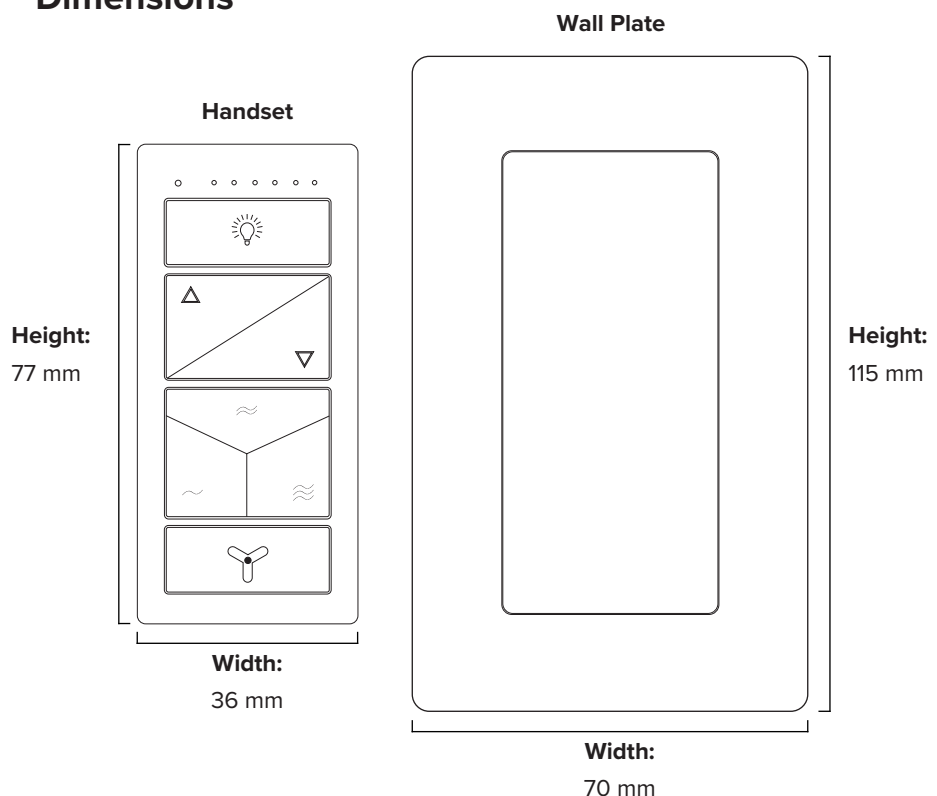

Dimensions

Warranty

The Mi Smart Remote control is covered by a 12 month on-site warranty for defects and manufacturing faults with the remote receiver. Where there is a fault or defect with the hand piece in the first 12 months, a replacement unit will be supplied which can be paired to the existing remote receiver without requiring an electrician.

TWELVE MONTH | **ONSITE WARRANTY**