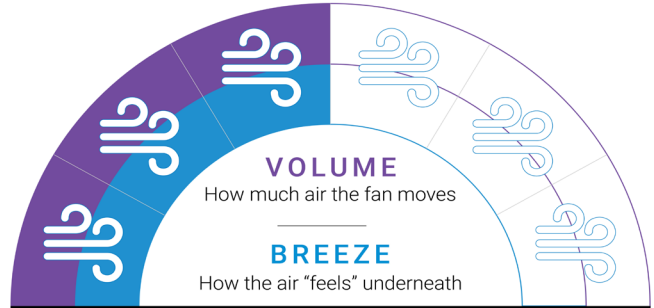

# Simplicity 45

Modern and Minimalist Ethos.  
Energy Efficient. Whisper Quiet.  
Remote Control Included. LED  
Light Available.

- Stunningly designed** ceiling fan with a focus on modern and minimalist ethos, the Simplicity is available in two finishes and two sizes, includes a 6-speed remote control and also offers an 18W LED Light version option.
- Sweeping and slimline blades** accentuate the small and minimalist motor housing to ensure the Simplicity will blend harmoniously into its surroundings for a discreet and subtle addition.
- Long-lasting & weather-resistant polymer blades** are durable, easy to clean as well as being safer and quieter than metal blades.
- Highly efficient cooling** made possible by the energy-efficient DC motor, using only 15W on high and as little as 5W on low so you stay cool for less.
- Enjoy whisper-quiet cooling**, thanks to the combination of a silent DC motor and premium polymer blades, available in 45" and 52" sizes for small to medium spaces.
- Perfect for both Indoor & Outdoors** so you can maintain your decor style from your living room through to your alfresco outdoor area.

FAN PERFORMANCE	
Fan Speed (H:6/M:4/L:1) (Revolutions Per Minute)	209 / 161 / 97 RPM
Energy usage (H:6/M:4/L:1) (Watts)	15 W / 9 W / 5 W
Airflow volume (H:6/M:4/L:1) (Cubic metres per hour)	7,849 / 6,252 / 3,908 CMH
Efficiency (H:6/M:4/L:1) (CMH / W)	523 / 695 / 782 CMH / W