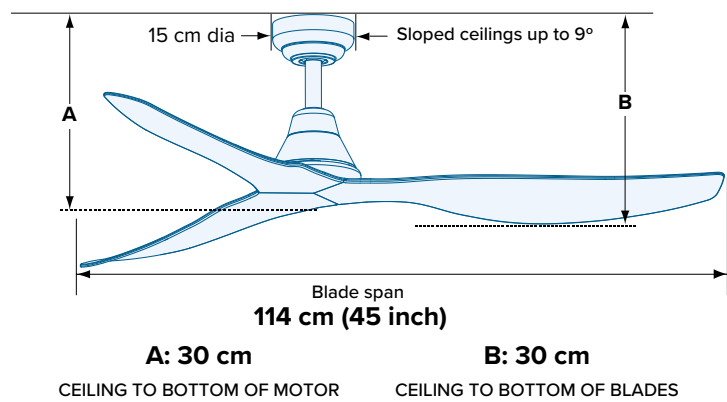

# Simplicity 45

Modern and Minimalist Ethos.  
Energy Efficient. Whisper Quiet.  
Remote Control Included. LED  
Light Available.

- Stunningly designed** ceiling fan with a focus on modern and minimalist ethos, the Simplicity is available in two finishes and two sizes, includes a 6-speed remote control and also offers an 18W LED Light version option.
- Sweeping and slimline blades** accentuate the small and minimalist motor housing to ensure the Simplicity will blend harmoniously into its surroundings for a discreet and subtle addition.
- Long-lasting & weather-resistant polymer blades** are durable, easy to clean as well as being safer and quieter than metal blades.
- Highly efficient cooling** made possible by the energy-efficient DC motor, using only 15W on high and as little as 5W on low so you stay cool for less.
- Enjoy whisper-quiet cooling**, thanks to the combination of a silent DC motor and premium polymer blades, available in 45" and 52" sizes for small to medium spaces.
- Perfect for both Indoor & Outdoors** so you can maintain your decor style from your living room through to your alfresco outdoor area.

FAN PERFORMANCE	
Fan Speed (H:6/M:4/L:1) (Revolutions Per Minute)	209 / 161 / 97 RPM
Energy usage (H:6/M:4/L:1) (Watts)	15 W / 9 W / 5 W
Airflow volume (H:6/M:4/L:1) (Cubic metres per hour)	7,849 / 6,252 / 3,908 CMH
Efficiency (H:6/M:4/L:1) (CMH / W)	523 / 695 / 782 CMH / W