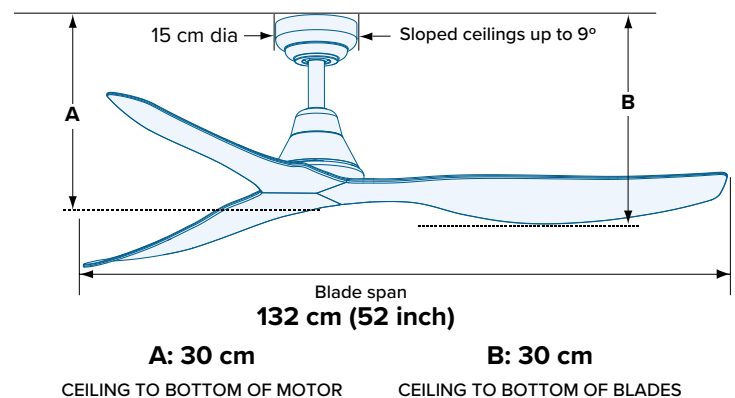

Local Australian Support

Australian Owned & Operated, our friendly team provides a comprehensive 3 Year Onsite Warranty.

360fans.com.au/warranty/