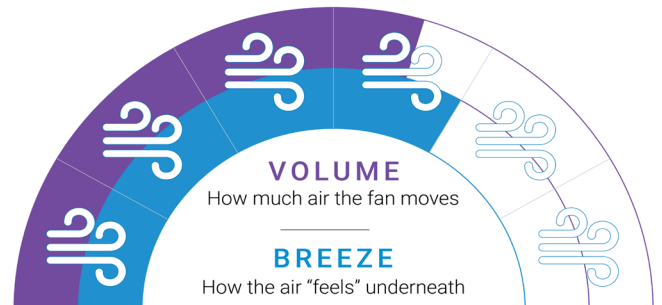

Simplicity 52

Modern and Minimalist Ethos.
Energy Efficient. Whisper Quiet.
Remote Control Included. LED
Light Available.

Motor

Inches

RPMs

Watts

Remote Control

LED Light

- Stunningly designed** ceiling fan with a focus on modern and minimalist ethos, the Simplicity is available in two finishes and two sizes, includes a 6-speed remote control and also offers an 18W LED Light version option.
- Sweeping and slimline blades** accentuate the small and minimalist motor housing to ensure the Simplicity will blend harmoniously into its surroundings for a discreet and subtle addition.
- Long-lasting & weather-resistant polymer blades** are durable, easy to clean as well as being safer and quieter than metal blades.
- Highly efficient cooling** made possible by the energy-efficient DC motor, using only 31W on high and as little as 4W on low so you stay cool for less.
- Enjoy whisper-quiet cooling**, thanks to the combination of a silent DC motor and premium polymer blades, available in 45" and 52" sizes for small to medium spaces.
- Perfect for both Indoor & Outdoors** so you can maintain your decor style from your living room through to your alfresco outdoor area.

FAN PERFORMANCE

Fan Speed (H:6/M:4/L:1) (Revolutions Per Minute)	184 / 146 / 85 RPM
Energy usage (H:6/M:4/L:1) (Watts)	31 W / 15 W / 4 W
Airflow volume (H:6/M:4/L:1) (Cubic metres per hour)	11,842 / 9,056 / 5,777 CMH
Efficiency (H:6/M:4/L:1) (CMH / W)	382 / 604 / 1,444 CMH / W