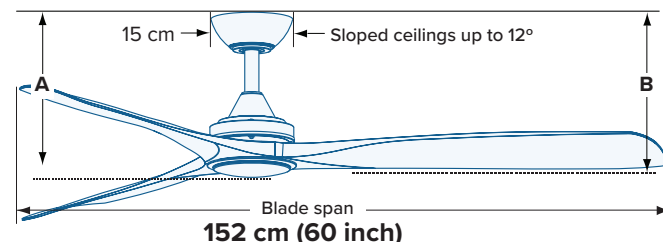

FAN PERFORMANCE

Fan Speed (H:6/M:4/L:1) (Revolutions Per Minute)	145 / 116 / 60 RPM
Energy usage (H:6/M:4/L:1) (Watts)	35 W / 17 W / 5 W
Airflow volume (H:6/M:4/L:1) (Cubic metres per hour)	15,968 / 12,774 / 6,607 CMH
Efficiency (H:6/M:4/L:1) (CMH / W)	456 / 751 / 1,321 CMH / W