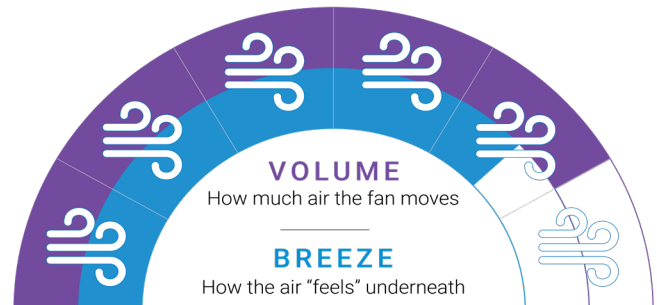

- 
Make an elegant statement thanks to the Spitfire DC's stunningly crafted polymer timber-finish blades that offer rich textures coupled with a minimalist, understated motor design for a modern finish.
- 
Cleverly crafted all-weather polymer blades offer luxury timber finishes while being easy to maintain, weather resistant and long wearing.
- 
Moves large volumes of air at a moderate velocity for a healthy balance between generalised area cooling and directly below the fan.
- 
Highly efficient airflow made possible by the energy-efficient motor, using only 30W on high and as little as 7W on low so you stay cool for less.
- 
Enjoy whisper-quiet cooling, thanks to the combination of a silent DC motor and premium polymer blades, so you stay cool with less wind noise and fan noise.
- 
Perfect for both Indoor & Outdoors so you can maintain your decor style from your living room through to your alfresco outdoor area.