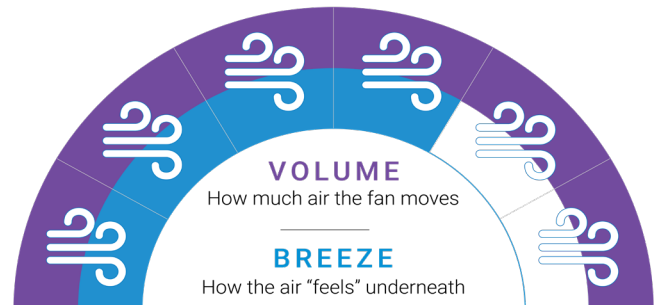

- ✓ **Make an elegant statement** in any space thanks to the Spitfire DC's stunningly crafted polymer timber-finish blades that offer an impressive blade span of 152 cm – carefully designed and engineered to impress.
- ✓ **Cleverly crafted all-weather polymer blades** offer luxury timber finishes while being easy to maintain, weather resistant and long wearing.
- ✓ **Moves large volumes of air** thanks to the large blade span and aerodynamic blade design, ensuring sweeping airflow ideal for large enclosed spaces.
- ✓ **Highly efficient airflow** made possible by the energy-efficient motor, using only 35W on high and as little as 5W on low so you stay cool for less.
- ✓ **Enjoy whisper-quiet cooling**, thanks to the combination of a silent DC motor and premium polymer blades, so you stay cool with less wind noise and fan noise.
- ✓ **Perfect for both Indoor & Outdoors** so you can maintain your decor style from your living room through to your alfresco outdoor area.