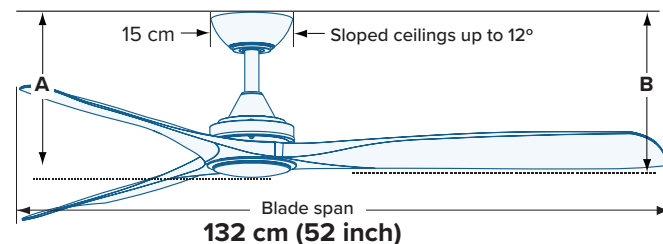

FAN PERFORMANCE

Fan Speed (H:6/M:4/L:1) (Revolutions Per Minute)	174 / 142 / 90 RPM
Energy usage (H:6/M:4/L:1) (Watts)	30 W / 17 W / 7 W
Airflow volume (H:6/M:4/L:1) (Cubic metres per hour)	13,420 / 10,952 / 6,941 CMH
Efficiency (H:6/M:4/L:1) (CMH / W)	447 / 644 / 992 CMH / W