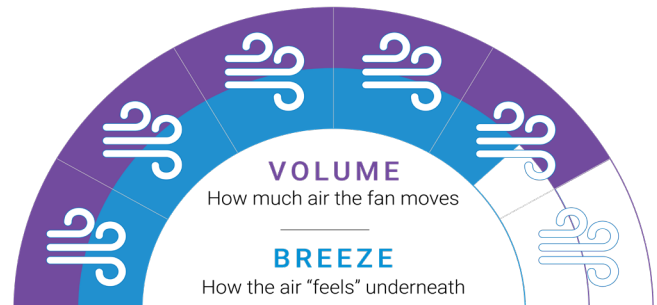

- ✓ **Make an elegant statement** thanks to the Spitfire DC's stunningly crafted polymer timber-finish blades that offer rich textures coupled with a minimalist, understated motor design for a modern finish.
- ✓ **Cleverly crafted all-weather polymer blades** offer luxury timber finishes while being easy to maintain, weather resistant and long wearing.
- ✓ **Moves large volumes of air** at a moderate velocity for a healthy balance between generalised area cooling and directly below the fan.
- ✓ **Highly efficient airflow** made possible by the energy-efficient motor, using only 30W on high and as little as 7W on low so you stay cool for less.
- ✓ **Enjoy whisper-quiet cooling**, thanks to the combination of a silent DC motor and premium polymer blades, so you stay cool with less wind noise and fan noise.
- ✓ **Perfect for both Indoor & Outdoors** so you can maintain your decor style from your living room through to your alfresco outdoor area.