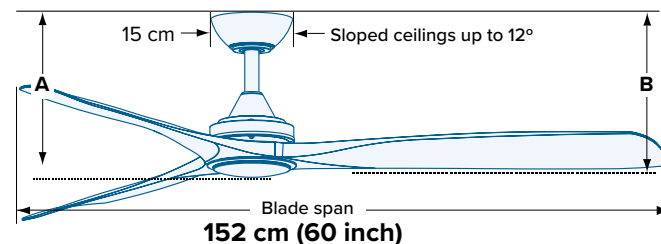

FAN PERFORMANCE

| | |
|---|-----------------------------|
| Fan Speed (H:6/M:4/L:1) (Revolutions Per Minute) | 145 / 116 / 60 RPM |
| Energy usage (H:6/M:4/L:1) (Watts) | 35 W / 17 W / 5 W |
| Airflow volume (H:6/M:4/L:1) (Cubic metres per hour) | 15,968 / 12,774 / 6,607 CMH |
| Efficiency (H:6/M:4/L:1) (CMH / W) | 456 / 751 / 1,321 CMH / W |