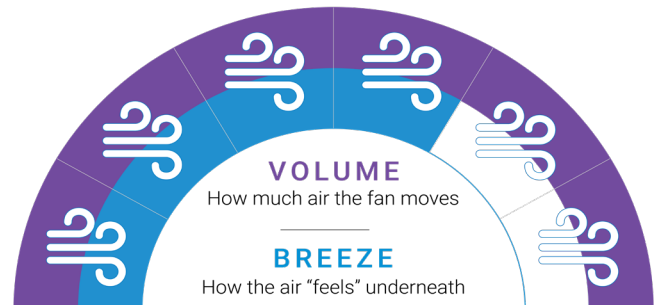

- 
Make an elegant statement in any space thanks to the Spitfire DC's stunningly crafted polymer timber-finish blades that offer an impressive blade span of 152 cm – carefully designed and engineered to impress.
- 
Cleverly crafted all-weather polymer blades offer luxury timber finishes while being easy to maintain, weather resistant and long wearing.
- 
Moves large volumes of air thanks to the large blade span and aerodynamic blade design, ensuring sweeping airflow ideal for large enclosed spaces.
- 
Highly efficient airflow made possible by the energy-efficient motor, using only 35W on high and as little as 5W on low so you stay cool for less.
- 
Enjoy whisper-quiet cooling, thanks to the combination of a silent DC motor and premium polymer blades, so you stay cool with less wind noise and fan noise.
- 
Perfect for both Indoor & Outdoors so you can maintain your decor style from your living room through to your alfresco outdoor area.