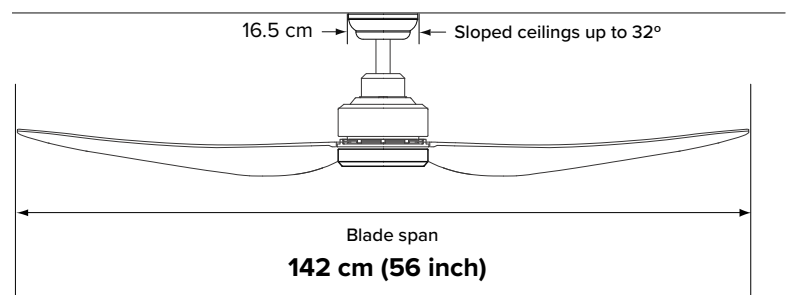

DC MOTOR TECHNOLOGY

The Trinity ceiling fan is powered by a high performance and highly efficient DC motor that uses up to 70% less energy than traditional AC ceiling fans.

FAN PERFORMANCE

| | |
|---|----------------------------|
| Fan Speed (H:8/M:4/L:1) (Revolutions Per Minute) | 210 / 141 / 89 RPM |
| Energy usage (H:8/M:4/L:1) (Watts) | 34 W / 12 W / 5 W |
| Airflow volume (H:8/M:4/L:1) (Cubic metres per hour) | 13,160 / 9,660 / 5,924 CMH |
| Efficiency (H:8/M:4/L:1) (CMH / W) | 387 / 805 / 1,185 CMH / W |

The Fan Performance Indicator is a guide to show customer's how much air the fan moves as well as how the airflow "feels" when you stand underneath. This is a guide only. Refer to our website for more information.