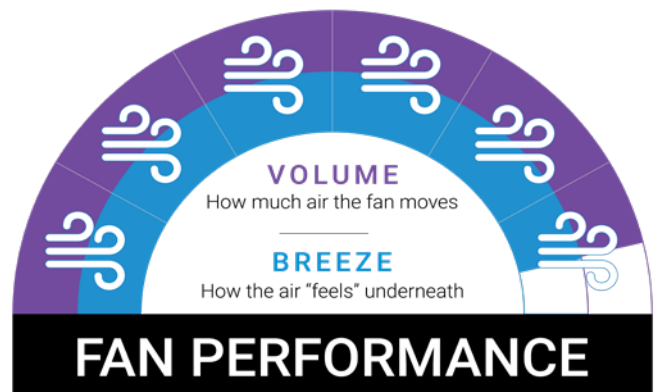

Trinity DC

High airflow, efficient DC motor and modern design

56 INCH
142 CM

34 WATTS
ON HIGH

210 RPMs
ON HIGH

MODERN AND SLEEK DESIGN

Sleek and elegant, the Trinity ceiling fan blends a modern design with aerodynamic performance to create the perfect cooling solution for your contemporary decor.

DC MOTOR TECHNOLOGY

The Trinity ceiling fan is powered by a high performance and highly efficient DC motor that uses up to 70% less energy than traditional AC ceiling fans.

FAN PERFORMANCE

| | |
|---|----------------------------|
| Fan Speed (H:8/M:4/L:1) (Revolutions Per Minute) | 210 / 141 / 89 RPM |
| Energy usage (H:8/M:4/L:1) (Watts) | 34 W / 12 W / 5 W |
| Airflow volume (H:8/M:4/L:1) (Cubic metres per hour) | 13,160 / 9,660 / 5,924 CMH |
| Efficiency (H:8/M:4/L:1) (CMH / W) | 387 / 805 / 1,185 CMH / W |

The Fan Performance Indicator is a guide to show customer's how much air the fan moves as well as how the airflow "feels" when you stand underneath. This is a guide only. Refer to our website for more information.

- Enjoy 8 speed settings for your ceiling fan
- Forward and reverse function for year-round comfort
- Natural wind setting for added relaxation
- Convenient timer off function built in

Fan Speed

1 - Lowest speed
8 - Highest speed